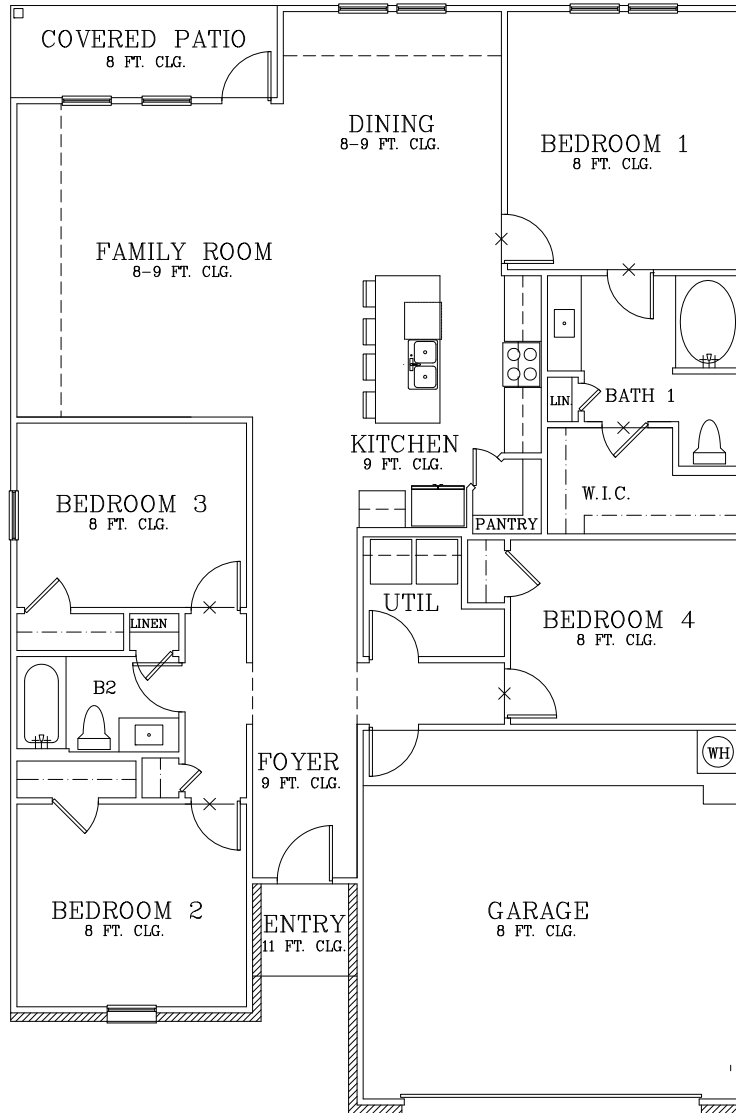

SELENA

BATH 1
SHOWER OPTION

BATH 1 SINK OPTION

OPT. UTILITY CABINET

OPT. UTILITY CABINET
W/ SINK

REVISED: APRIL 2026

Prices subject to change without notice. All square footages are approximate.

Hogan Homes reserves the right to revise specifications and dimensions without notice.

Plans are rendered to show style of construction. Actual construction can vary in size, placement, etc.

©2023 Hogan Homes

HOGAN
HOMES
find yours.