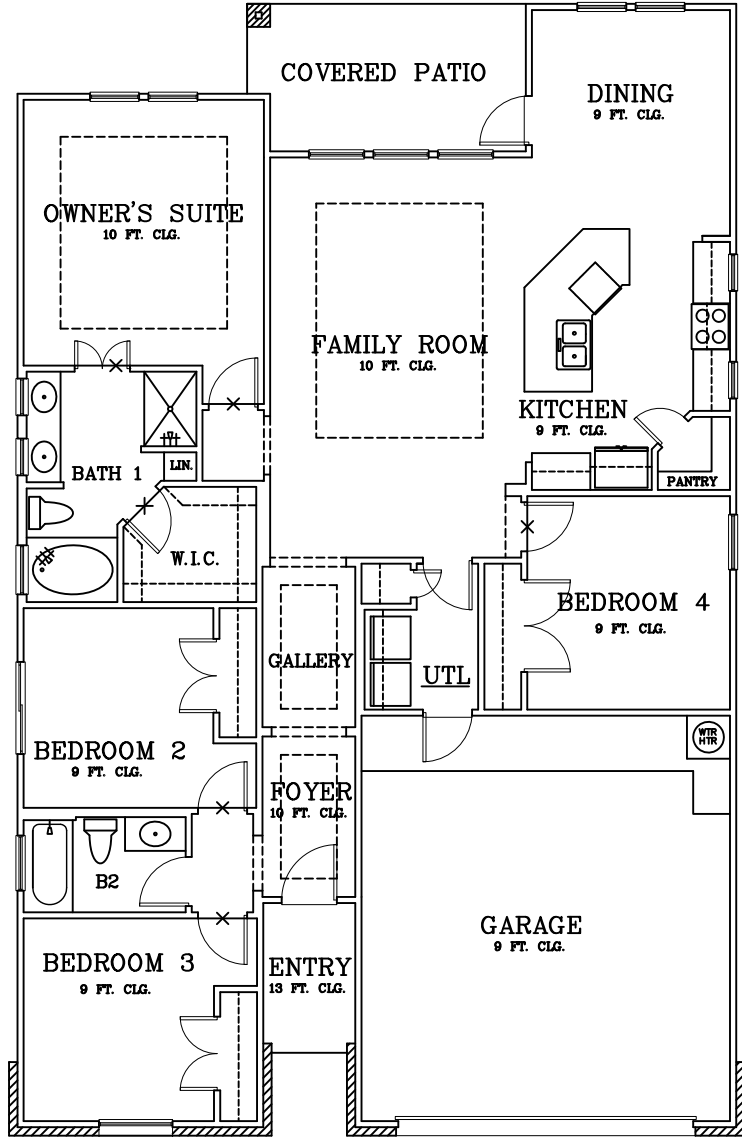

# THE BLAIR

OPT. BAY WINDOW

EXTENDED DINING AND COVERED PATIO

EXTENDED COVERED PATIO

ALTERNATE BATH 1

UTILITY ROOM CABINET OPTION

REVISED: 4/2/18

Prices subject to change without notice. All square footages are approximate.