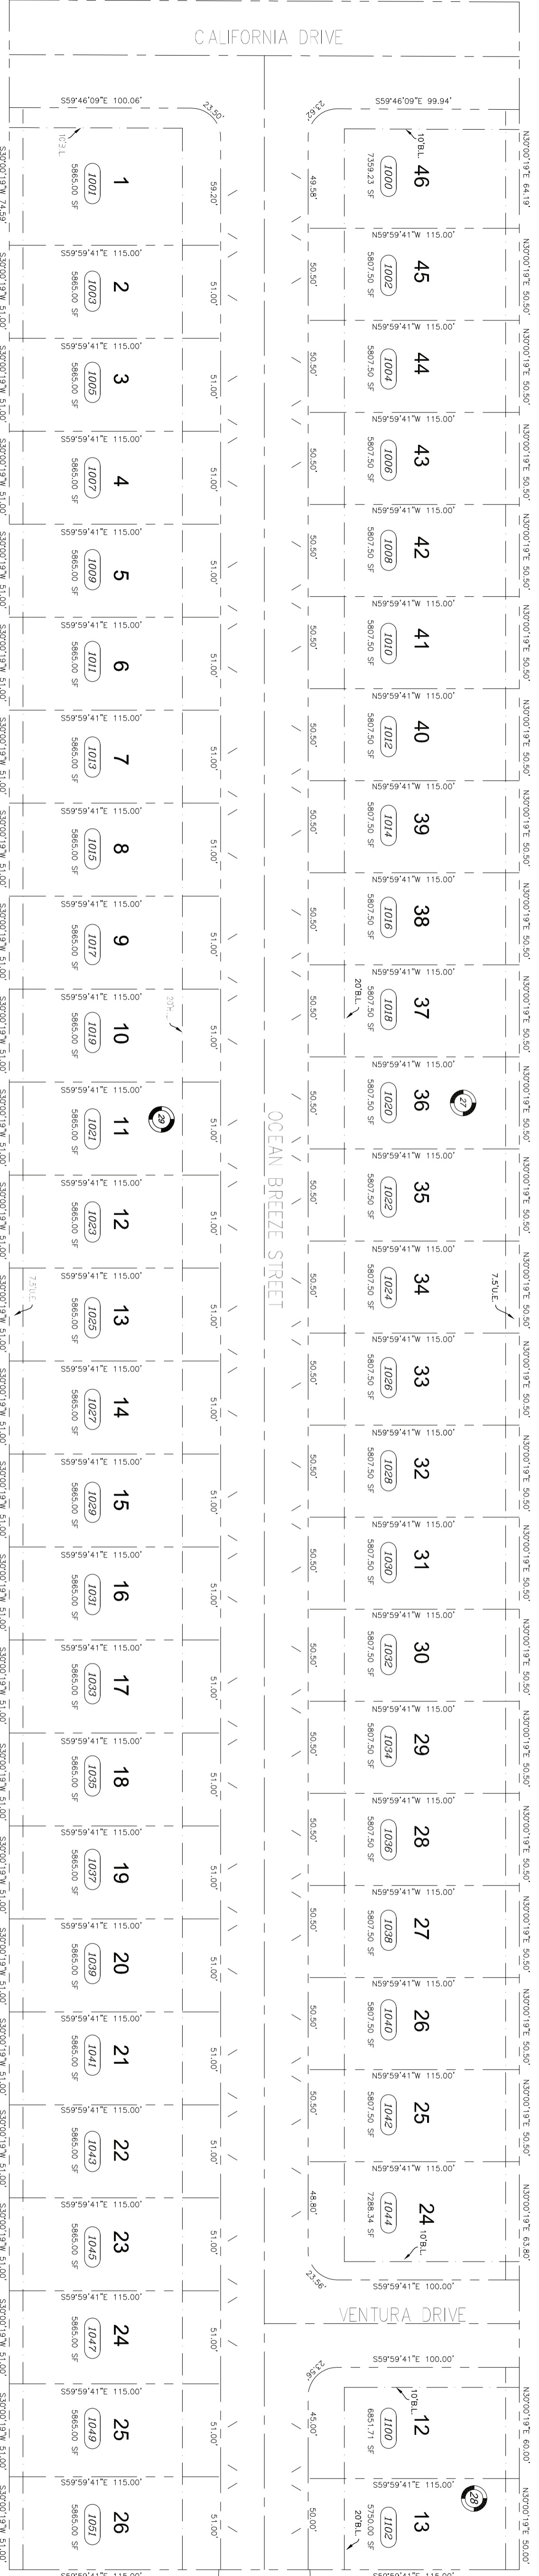

Bay Ridge
P O R T L A N D

CALIFORNIA DRIVE

VENTURA DRIVE

OCEAN BREEZE STREET

- MAP OF -
BAY RIDGE UNIT 14