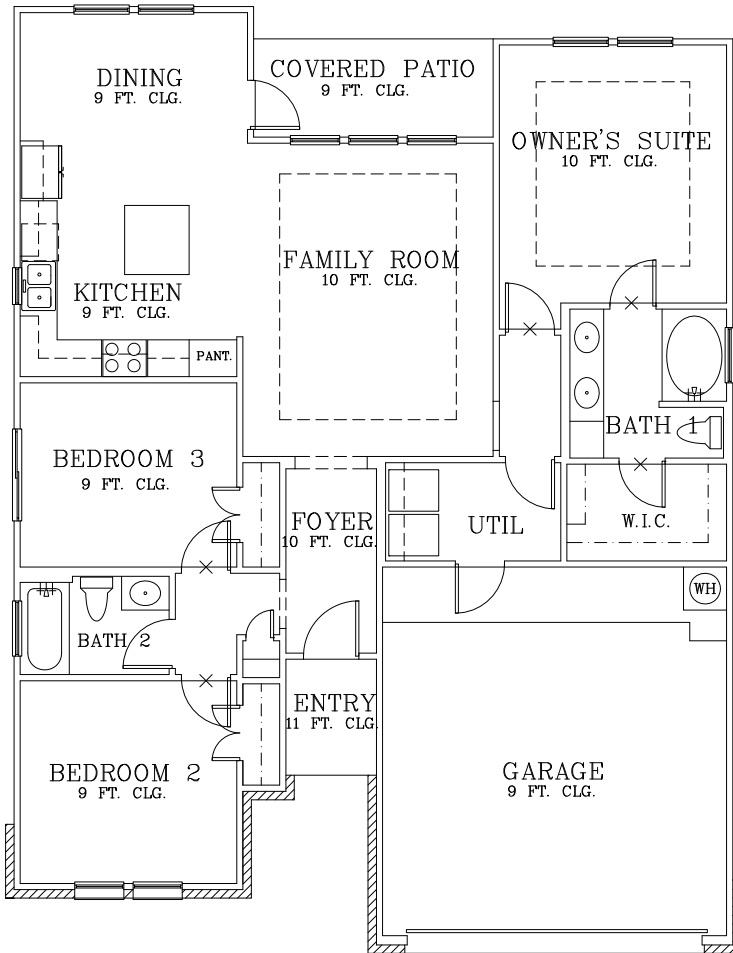

DUBLIN 2

EXTENDED COVERED PATIO

BATH 1
SHOWER OPTION

OPT. UTILITY CABINET

REVISED: 2/1/23

Prices subject to change without notice. All square footages are approximate.

Hogan Homes reserves the right to revise specifications and dimensions without notice.

Plans are rendered to show style of construction. Actual construction can vary in size, placement, etc.

©2019 Hogan Homes

HOGAN
HOMES
find yours.