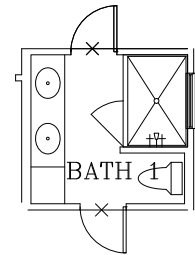

DUBLIN 2

EXTENDED COVERED PATIO

BATH 1
SHOWER OPTION

OPT. UTILITY CABINET

REVISED: 2/1/23

Prices subject to change without notice. All square footages are approximate.

Hogan Homes reserves the right to revise specifications and dimensions without notice.

Plans are rendered to show style of construction. Actual construction can vary in size, placement, etc.

©2019 Hogan Homes

HOGAN
HOMES
find yours.