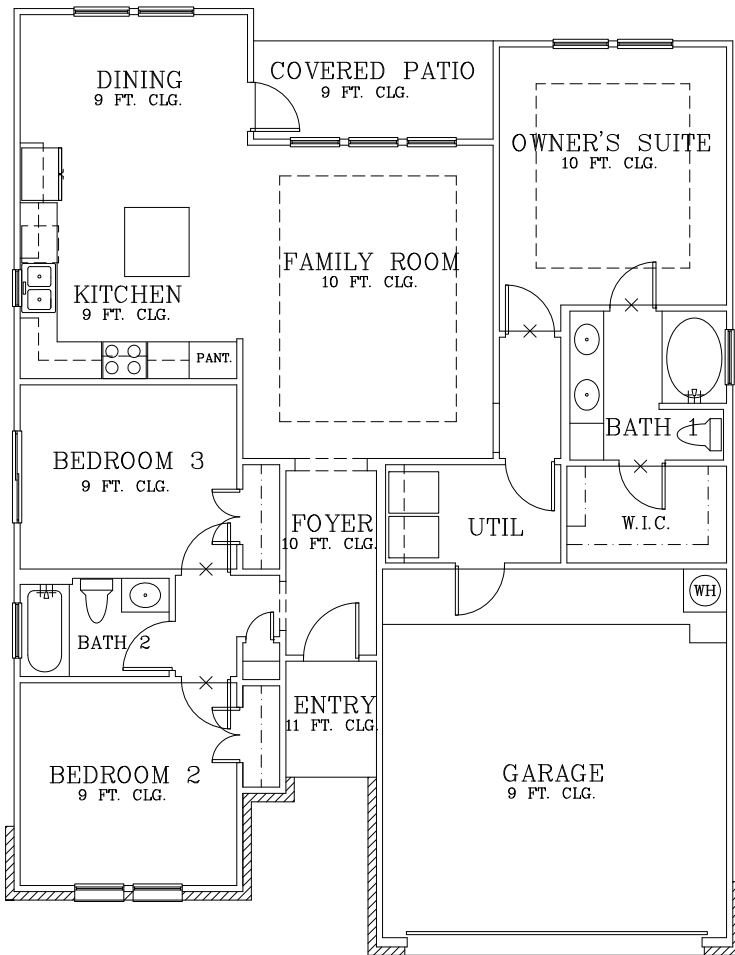

# DUBLIN 2

EXTENDED COVERED PATIO

BATH 1  
SHOWER OPTION

OPT. UTILITY CABINET

REVISED: 9/15/23

Prices subject to change without notice. All square footages are approximate.

Hogan Homes reserves the right to revise specifications and dimensions without notice.

Plans are rendered to show style of construction. Actual construction can vary in size, placement, etc.

©2019 Hogan Homes

**HOGAN**  
**HOMES**  
find yours.