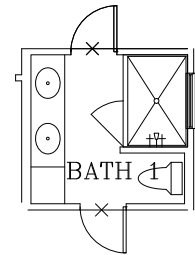

# DUBLIN 2

EXTENDED COVERED PATIO

BATH 1  
SHOWER OPTION

OPT. UTILITY CABINET

REVISED: 9/15/23

Prices subject to change without notice. All square footages are approximate.

Hogan Homes reserves the right to revise specifications and dimensions without notice.

Plans are rendered to show style of construction. Actual construction can vary in size, placement, etc.

©2019 Hogan Homes

**HOGAN**  
**HOMES**  
find yours.