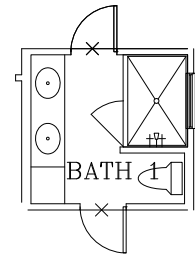

DUBLIN 2

EXTENDED COVERED PATIO

BATH 1
SHOWER OPTION

OPT. UTILITY CABINET

TULOSO RESERVE

REVISED: 9/15/23

Prices subject to change without notice. All square footages are approximate.

Hogan Homes reserves the right to revise specifications and dimensions without notice.

Plans are rendered to show style of construction. Actual construction can vary in size, placement, etc.

©2019 Hogan Homes

HOGAN
HOMES
find yours.