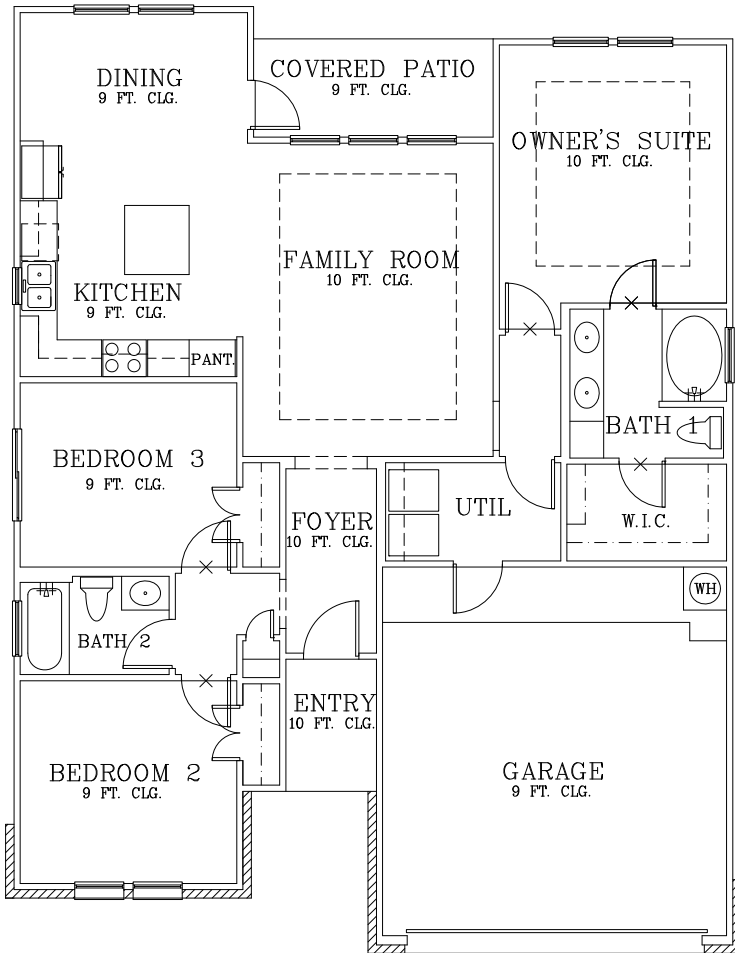

DUBLIN 2

EXTENDED COVERED PATIO

BATH 1
SHOWER OPTION

OPT. UTILITY CABINET

TULOSO RESERVE

REVISED: 9/15/23

Prices subject to change without notice. All square footages are approximate.

Hogan Homes reserves the right to revise specifications and dimensions without notice.

Plans are rendered to show style of construction. Actual construction can vary in size, placement, etc.

©2019 Hogan Homes

HOGAN
HOMES
find yours.