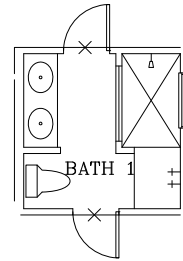

# DUBLIN 2

EXTENDED COVERED PATIO

BATH 1  
WALK IN SHOWER  
OPTION

OPT. UTILITY CABINET

## NORTHWEST CROSSING

REVISED: 8/2/20

Prices subject to change without notice. All square footages are approximate.

Hogan Homes reserves the right to revise specifications and dimensions without notice.

Plans are rendered to show style of construction. Actual construction can vary in size, placement, etc.