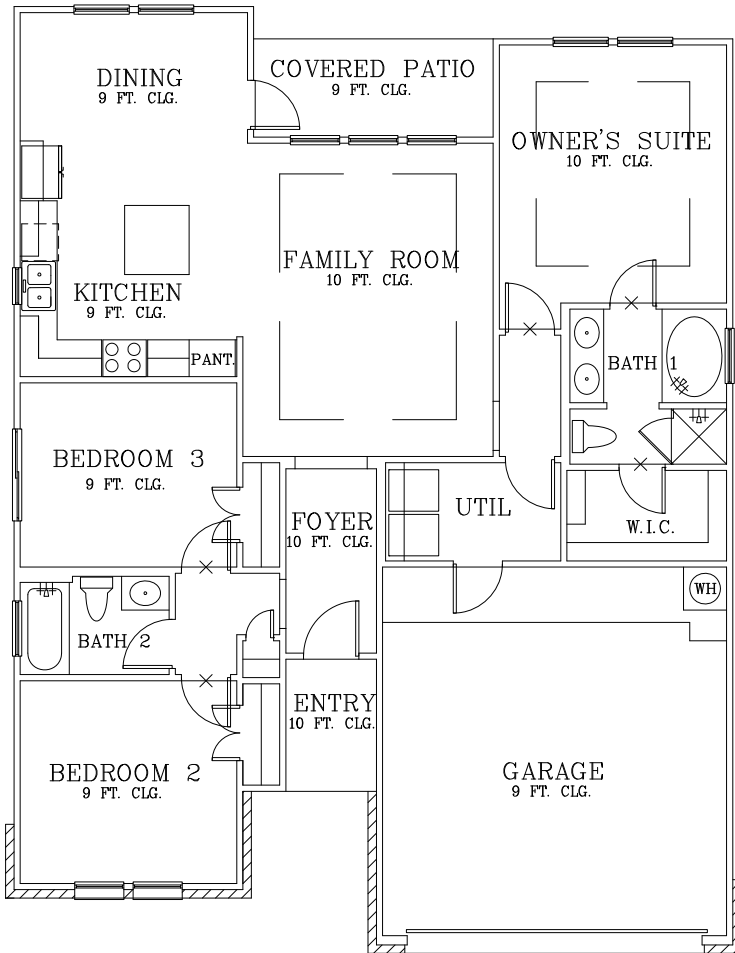

# DUBLIN 2

EXTENDED COVERED PATIO

BATH 1  
WALK IN SHOWER  
OPTION

OPT. UTILITY CABINET

## NORTHWEST CROSSING

REVISED: 8/2/20

Prices subject to change without notice. All square footages are approximate.

Hogan Homes reserves the right to revise specifications and dimensions without notice.

Plans are rendered to show style of construction. Actual construction can vary in size, placement, etc.