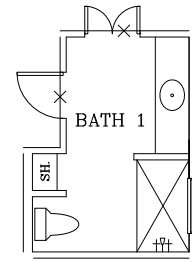

RIDLEY

OPT. OWNER'S SUITE
BAY WINDOW

EXTENDED COVERED PATIO

BATH 1
SHOWER OPTION

BATH 1
DOUBLE SINK
OPTION

OPT. DOOR AT UTILITY ROOM

REVISED: 4/2/19

Prices subject to change without notice. All square footages are approximate.