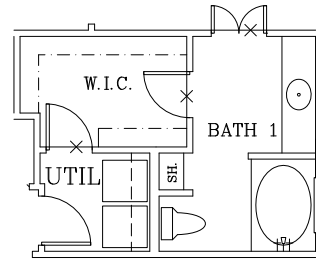

RIDLEY

OPT. OWNER'S SUITE
BAY WINDOW

EXTENDED COVERED PATIO

BATH 1
SHOWER OPTION

BATH 1
DOUBLE SINK
OPTION

OPT. DOOR AT UTILITY ROOM

REVISED: 4/2/19

Prices subject to change without notice. All square footages are approximate.