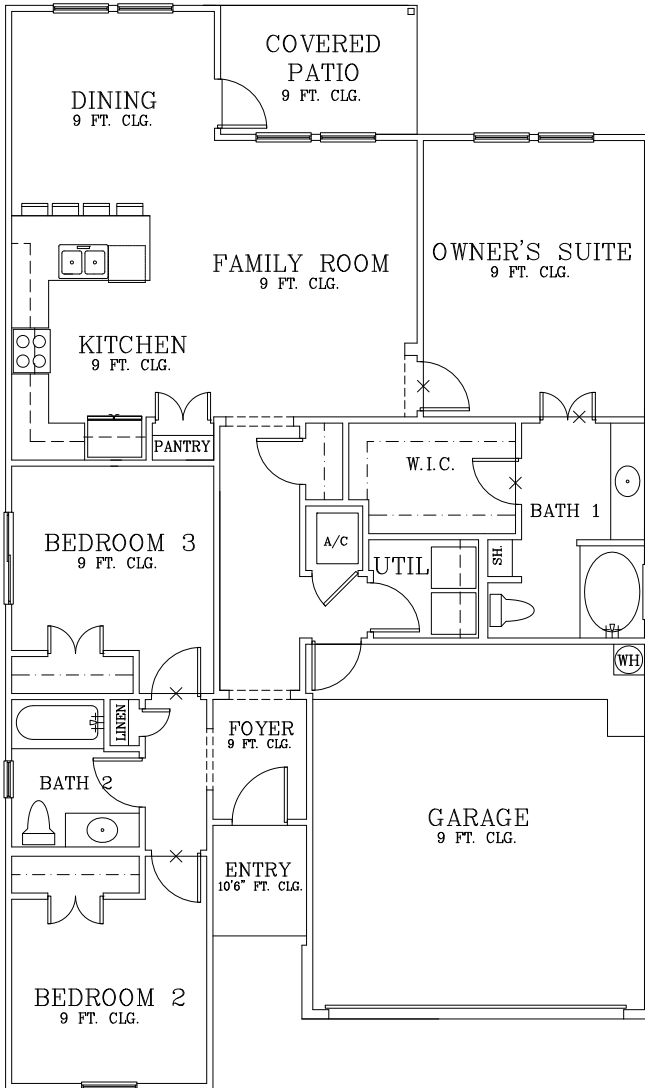

RIDLEY

OPT. OWNER'S SUITE
BAY WINDOW

EXTENDED COVERED PATIO

BATH 1
SHOWER OPTION

BATH 1
DOUBLE SINK
OPTION

OPT. DOOR AT UTILITY ROOM

REVISED: 4/2/19

Prices subject to change without notice. All square footages are approximate.