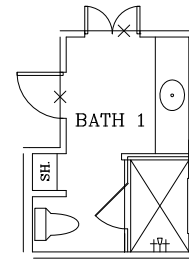

RIDLEY

EXTENDED COVERED PATIO

BATH 1
SHOWER OPTION

BATH 1
DOUBLE SINK
OPTION

OPT. DOOR AT UTILITY ROOM

REVISED: 1/25/24

Prices subject to change without notice. All square footages are approximate.

Hogan Homes reserves the right to revise specifications and dimensions without notice.

Plans are rendered to show style of construction. Actual construction can vary in size, placement, etc.

©2017 Hogan Homes

HOGAN
HOMES
find yours.