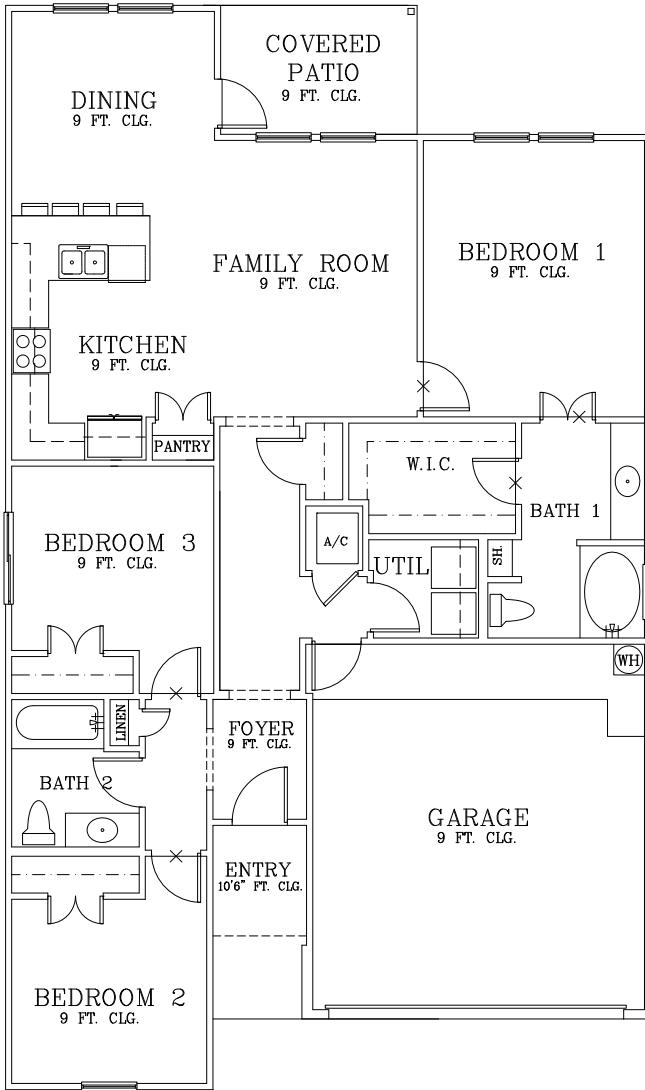

RIDLEY

EXTENDED COVERED PATIO

BATH 1
SHOWER OPTION

BATH 1
DOUBLE SINK
OPTION

OPT. DOOR AT UTILITY ROOM

REVISED: 1/25/24

Prices subject to change without notice. All square footages are approximate.

Hogan Homes reserves the right to revise specifications and dimensions without notice.

Plans are rendered to show style of construction. Actual construction can vary in size, placement, etc.

©2017 Hogan Homes

HOGAN
HOMES
find yours.