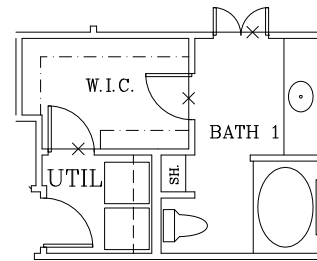

RIDLEY

EXTENDED COVERED PATIO

BATH 1
SHOWER OPTION

BATH 1
DOUBLE SINK
OPTION

OPT. DOOR AT UTILITY ROOM

REVISED: 1/25/24

Prices subject to change without notice. All square footages are approximate.

Hogan Homes reserves the right to revise specifications and dimensions without notice.

Plans are rendered to show style of construction. Actual construction can vary in size, placement, etc.

©2017 Hogan Homes

HOGAN
HOMES
find yours.