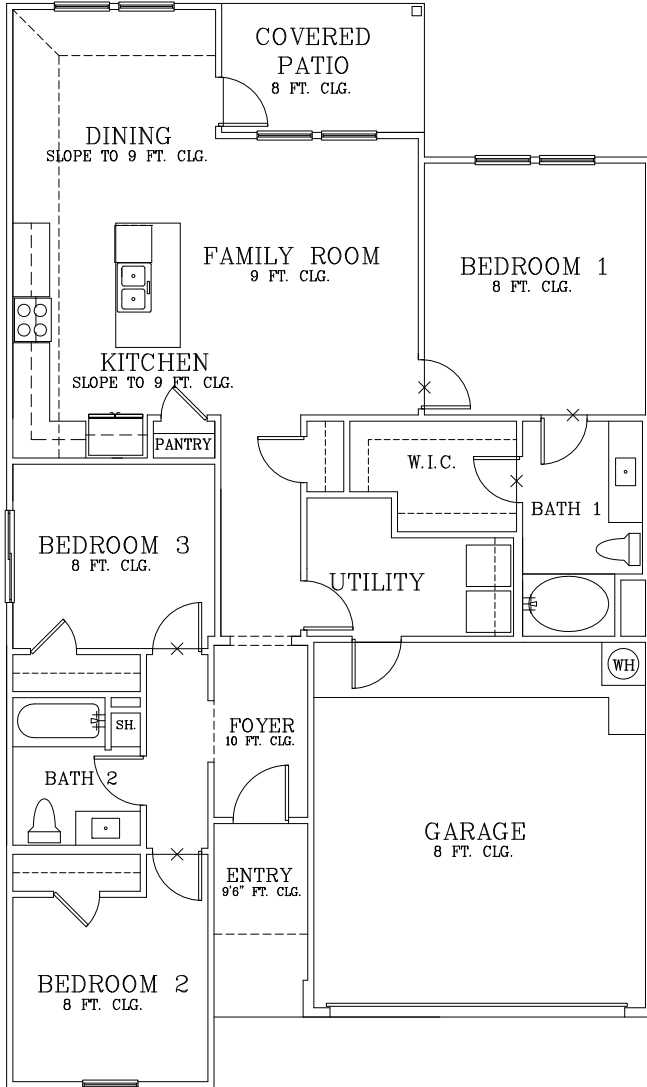

# SEA TURTLE

BATH 1  
SHOWER OPTION

OPT. DOOR AT UTILITY ROOM

BATH 2  
DRAWERS OPTION

OPT. UTILITY CABINETS

REVISED: APRIL 2026

Prices subject to change without notice. All square footages are approximate.

Hogan Homes reserves the right to revise specifications and dimensions without notice.

Plans are rendered to show style of construction. Actual construction can vary in size, placement, etc.

©2025 Hogan Homes

**HOGAN**  
**HOMES**  
find yours.