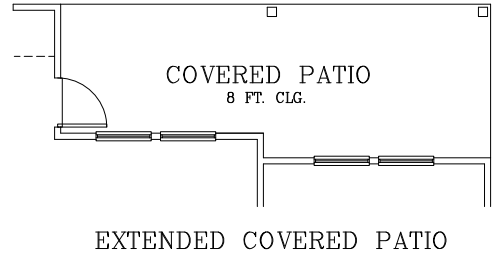

# SEA TURTLE

BATH 1  
SHOWER OPTION

OPT. DOOR AT UTILITY ROOM

BATH 2  
DRAWERS OPTION

OPT. UTILITY CABINETS

REVISED: APRIL 2026

Prices subject to change without notice. All square footages are approximate.

Hogan Homes reserves the right to revise specifications and dimensions without notice.

Plans are rendered to show style of construction. Actual construction can vary in size, placement, etc.

©2025 Hogan Homes

**HOGAN**  
**HOMES**  
find yours.