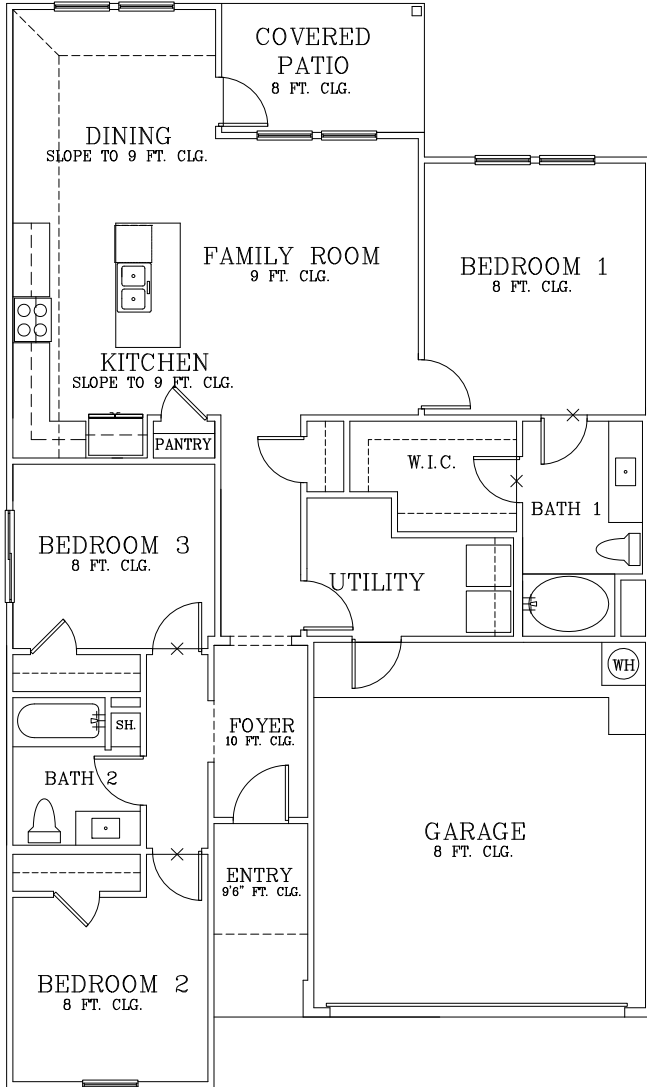

# SEA TURTLE

BATH 1  
SHOWER OPTION

OPT. DOOR AT UTILITY ROOM

BATH 2  
DRAWERS OPTION

REVISED: 4/1/25

Prices subject to change without notice. All square footages are approximate.

Hogan Homes reserves the right to revise specifications and dimensions without notice.

Plans are rendered to show style of construction. Actual construction can vary in size, placement, etc.

©2025 Hogan Homes

**HOGAN**  
**HOMES**  
find yours.