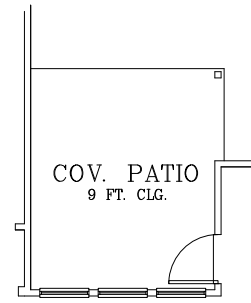

# SAND DOLLAR

EXTENDED COVERED PATIO

BATH 1 TUB/SHOWER OPTION

BATH 1  
DOUBLE SINK  
OPTION

BATH 1 WALK IN SHOWER OPTION

OPT. UTILITY CABINETS

REVISED: 4/3/19

Prices subject to change without notice. All square footages are approximate.