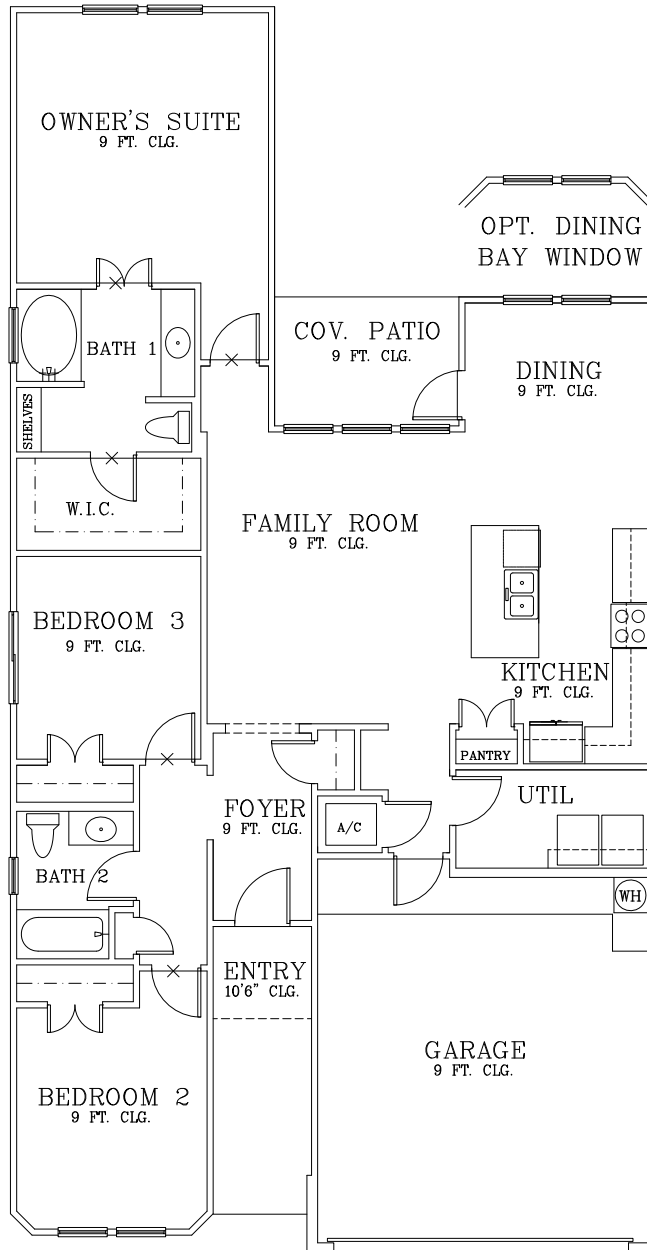

# SAND DOLLAR

EXTENDED COVERED PATIO

BATH 1 TUB/SHOWER OPTION

BATH 1  
DOUBLE SINK  
OPTION

BATH 1 WALK IN SHOWER OPTION

OPT. UTILITY CABINETS

REVISED: 4/3/19

Prices subject to change without notice. All square footages are approximate.