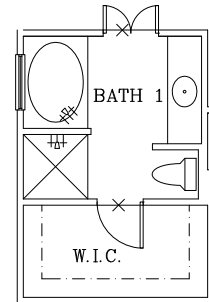

# SAND DOLLAR

EXTENDED COVERED PATIO

BATH 1 TUB/SHOWER OPTION

BATH 1  
DOUBLE SINK  
OPTION

BATH 1 WALK IN SHOWER OPTION

OPT. UTILITY CABINETS

REVISED: 4/3/19

Prices subject to change without notice. All square footages are approximate.