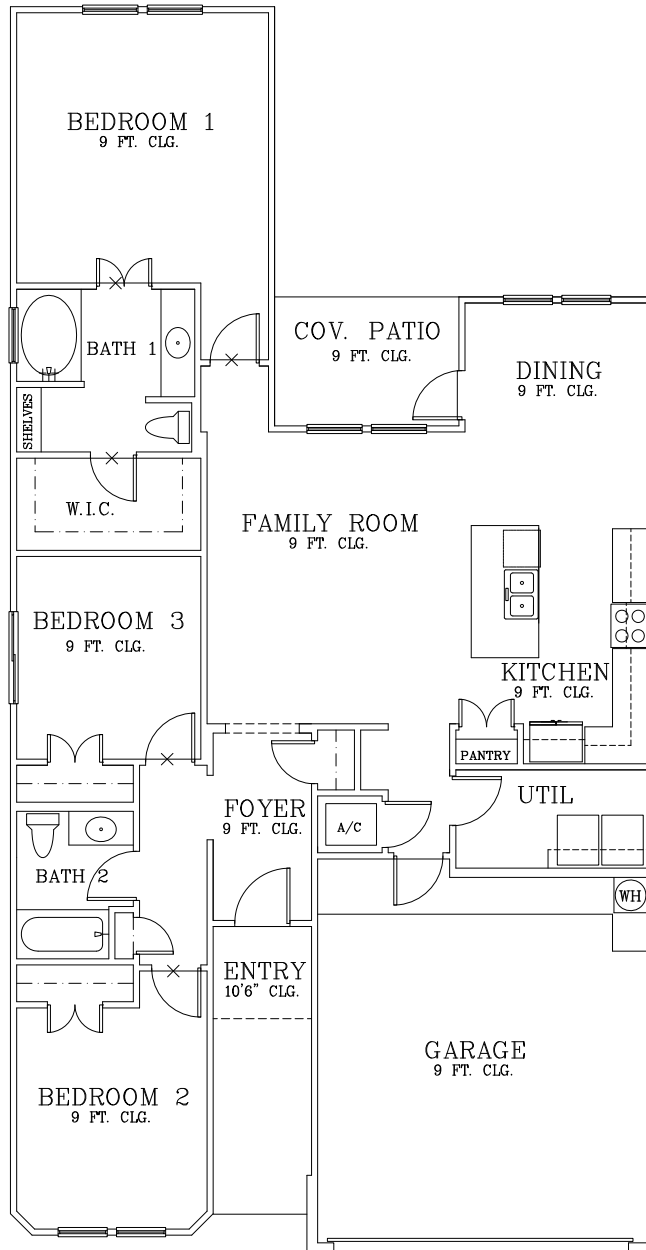

SAND DOLLAR

EXTENDED COVERED PATIO

BATH 1 SHOWER OPTION

BATH 1 TUB/SHOWER OPTION

BATH 1
DOUBLE SINK
OPTION

OPT. UTILITY CABINETS

REVISED: 1/25/24

Prices subject to change without notice. All square footages are approximate.