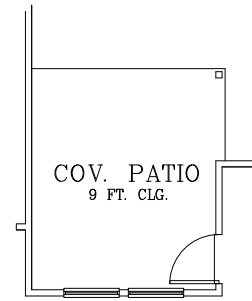

SAND DOLLAR

EXTENDED COVERED PATIO

BATH 1 SHOWER OPTION

BATH 1 TUB/SHOWER OPTION

BATH 1
DOUBLE SINK
OPTION

OPT. UTILITY CABINETS

REVISED: 1/25/24

Prices subject to change without notice. All square footages are approximate.