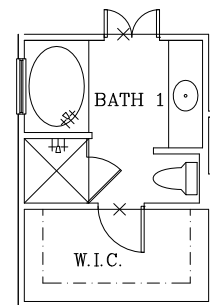

SAND DOLLAR

EXTENDED COVERED PATIO

BATH 1 SHOWER OPTION

BATH 1 TUB/SHOWER OPTION

BATH 1
DOUBLE SINK
OPTION

OPT. UTILITY CABINETS

REVISED: 1/25/24

Prices subject to change without notice. All square footages are approximate.