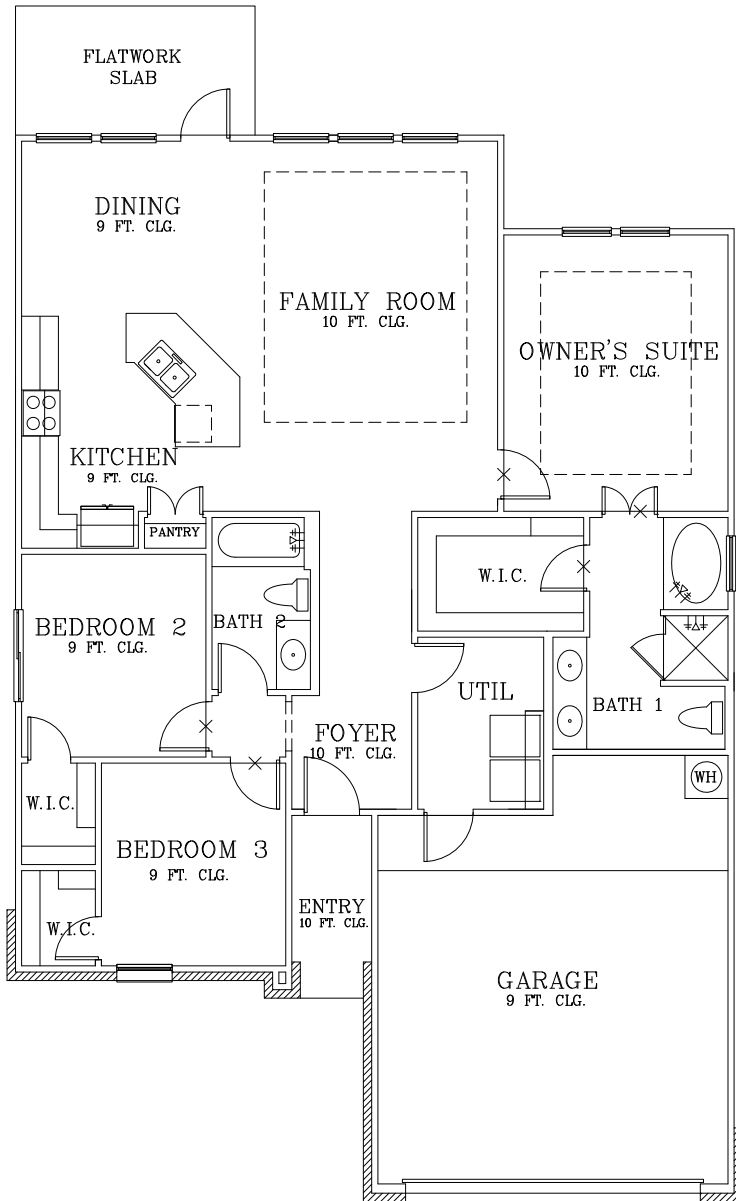

COVINGTON

OPTIONAL COVERED PATIO

OPTIONAL KITCHEN WINDOWS

OPT. UTILITY CABINETS

REVISED: 5/26/22

Prices subject to change without notice. All square footages are approximate.

Hogan Homes reserves the right to revise specifications and dimensions without notice.

Plans are rendered to show style of construction. Actual construction can vary in size, placement, etc.

©2019 Hogan Homes