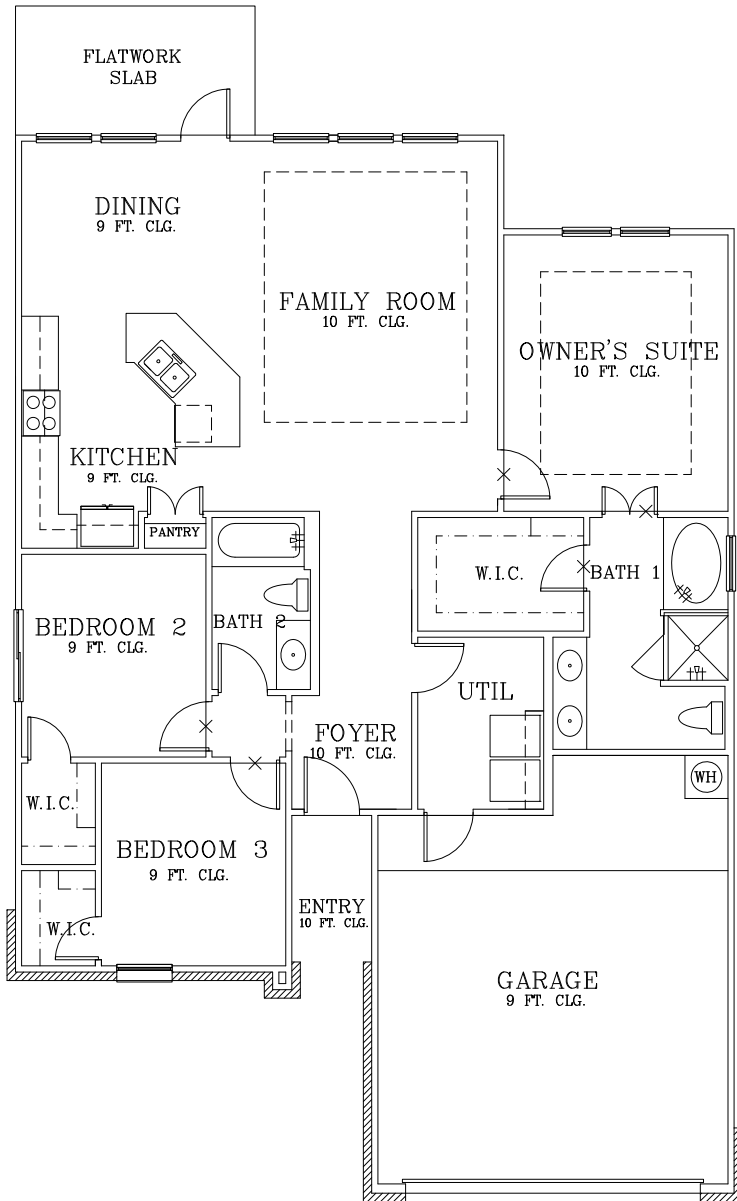

COVINGTON

OPTIONAL COVERED PATIO

BATH 1 SHOWER OPTION

OPTIONAL KITCHEN WINDOWS

OPT. UTILITY CABINETS

TULOSO RESERVE

REVISED: 1/26/23

Prices subject to change without notice. All square footages are approximate.