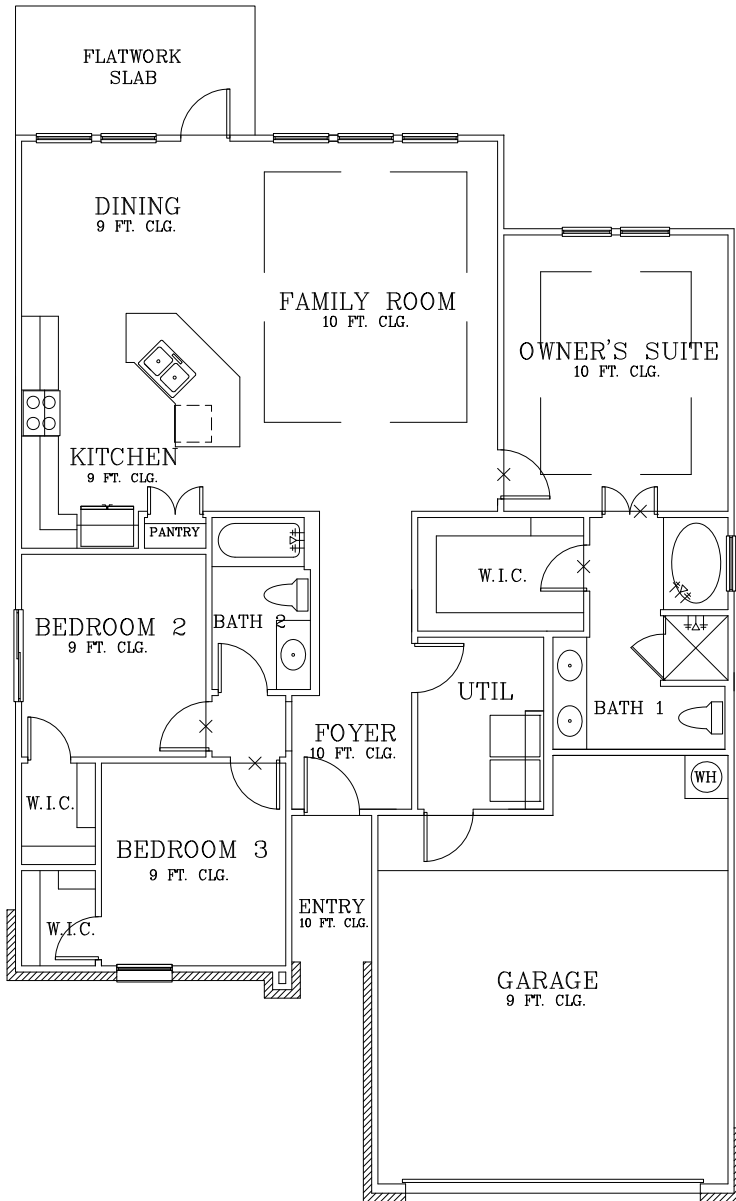

COVINGTON

OPTIONAL COVERED PATIO

OPTIONAL KITCHEN WINDOWS

OPT. UTILITY CABINETS

NORTHWEST CROSSING

REVISED: 4/8/21

Prices subject to change without notice. All square footages are approximate.

Hogan Homes reserves the right to revise specifications and dimensions without notice.

Plans are rendered to show style of construction. Actual construction can vary in size, placement, etc.

©2019 Hogan Homes