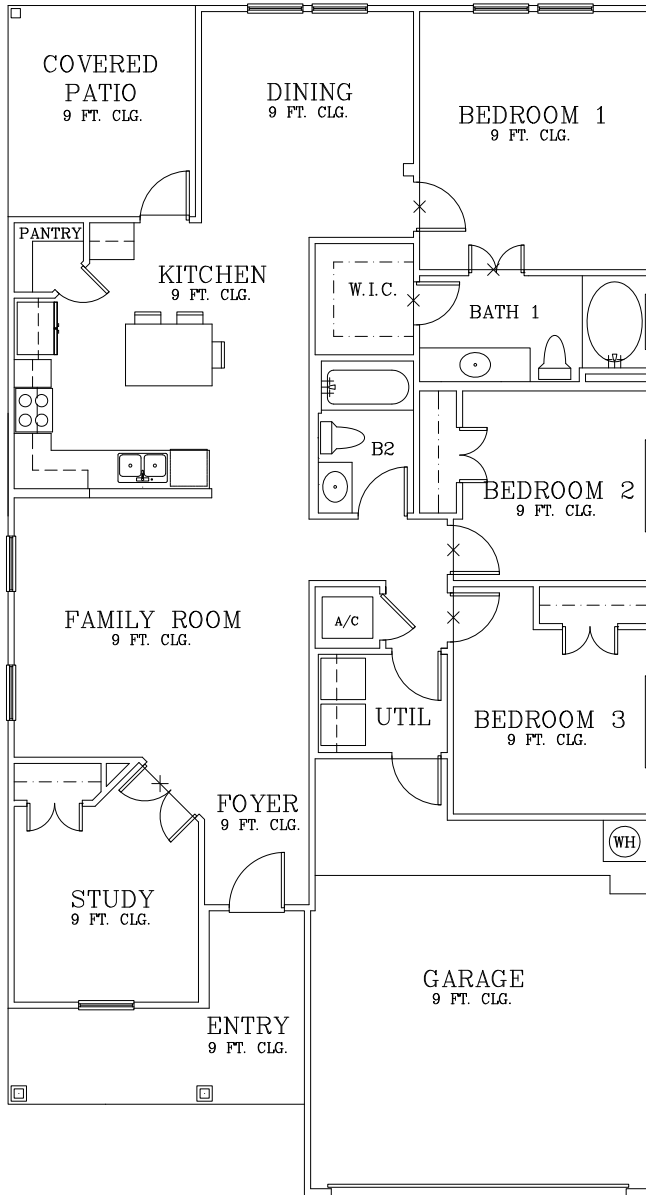

WAHOO

BATH 1
WALK IN SHOWER OPTION

BATH 1
DOUBLE SINK OPTION

REVISED: 1/25/24

Prices subject to change without notice. All square footages are approximate.

Hogan Homes reserves the right to revise specifications and dimensions without notice.

Plans are rendered to show style of construction. Actual construction can vary in size, placement, etc.

©2018 Hogan Homes

HOGAN
HOMES
find yours.