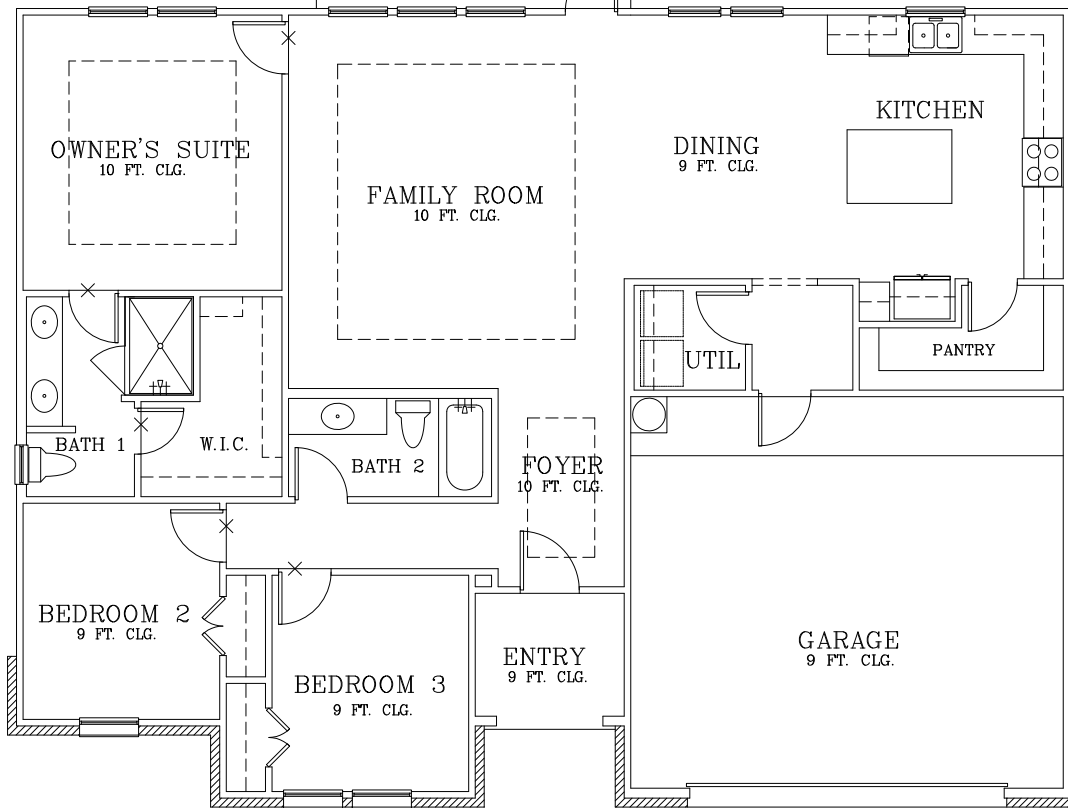

HUNTLY

BATH 1 SHOWER OPTION

EXTENDED COVERED PATIO

COVERED PATIO
9 FT. CLG.

OPT.
DROP ZONE

BATH 2 DOUBLE SINK

ODEM SOUTH

REVISED: 12/19/22