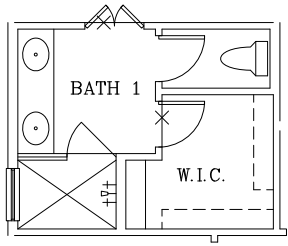

HUNTLY

BATH 1 SHOWER OPTION

EXTENDED COVERED PATIO

COVERED PATIO
9 FT. CLG.

OPT.
DROP ZONE

BATH 2 DOUBLE SINK

ODEM SOUTH

REVISED: 12/19/22