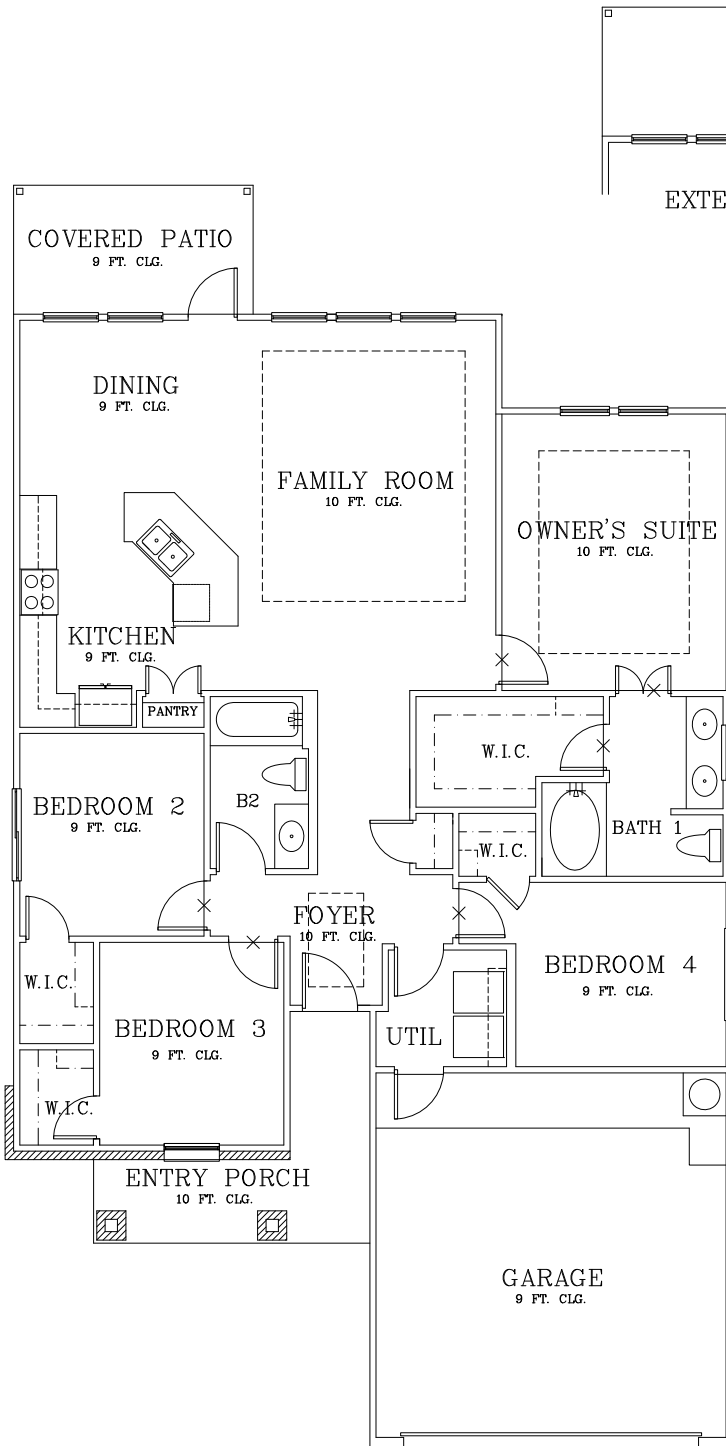

RICHMOND

OPTIONAL KITCHEN WINDOWS

BATH 1 OPTION

OPT. UTILITY CABINET

NORTHWEST CROSSING

REVISED: 12/19/22

Prices subject to change without notice. All square footages are approximate.

Hogan Homes reserves the right to revise specifications and dimensions without notice.

Plans are rendered to show style of construction. Actual construction can vary in size, placement, etc.

©2018 Hogan Homes