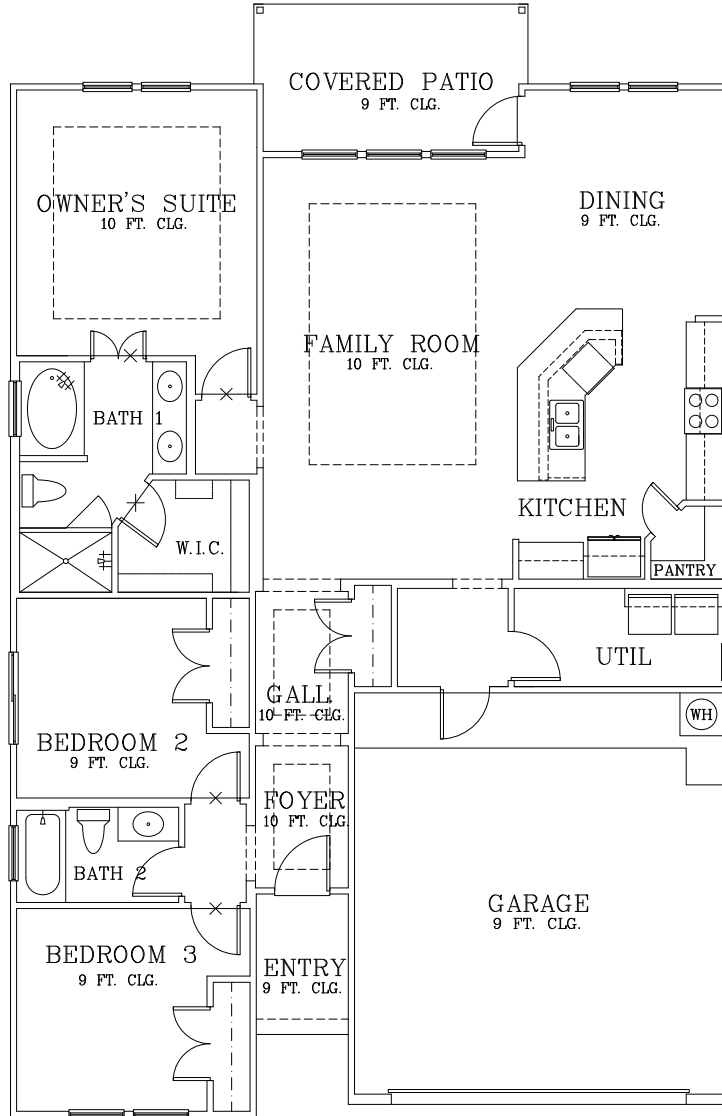

HARRIER

EXTENDED COVERED PATIO
WITH BAY WINDOW

EXTENDED DINING AND COVERED PATIO

EXTENDED COVERED PATIO

BATH 1
SHOWER OPTION

OPT. UTILITY CABINETS

OPT. DROP ZONE
COMBO

OPTIONAL
KITCHEN
WINDOWS

REVISED: 3/14/23

Prices subject to change without notice. All square footages are approximate.

Hogan Homes reserves the right to revise specifications and dimensions without notice.

Plans are rendered to show style of construction. Actual construction can vary in size, placement, etc.