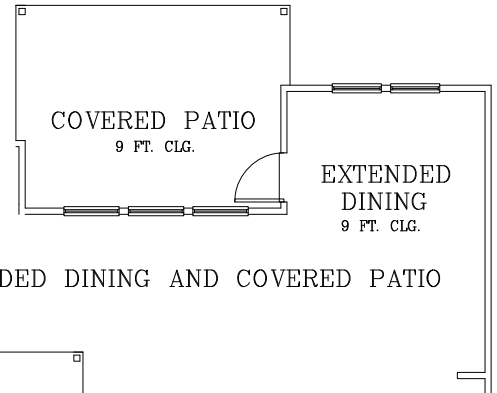

HARRIER

EXTENDED COVERED PATIO
WITH BAY WINDOW

EXTENDED DINING AND COVERED PATIO

EXTENDED COVERED PATIO

BATH 1
SHOWER OPTION

OPT. UTILITY CABINETS

OPT. DROP ZONE
COMBO

OPTIONAL
KITCHEN
WINDOWS