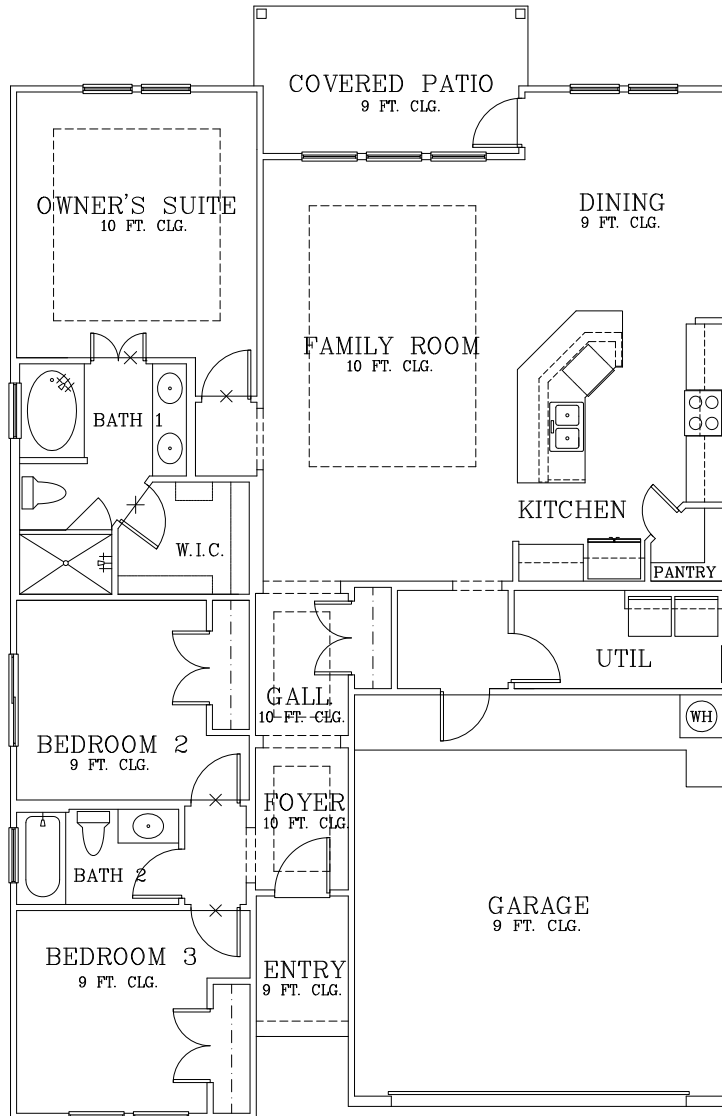

HARRIER

EXTENDED COVERED PATIO
WITH BAY WINDOW

EXTENDED DINING AND COVERED PATIO

EXTENDED COVERED PATIO

BATH 1
SHOWER OPTION

OPT. UTILITY CABINETS

OPT. DROP ZONE
COMBO

OPTIONAL
KITCHEN
WINDOWS

REVISED: 3/14/23

Prices subject to change without notice. All square footages are approximate.

Hogan Homes reserves the right to revise specifications and dimensions without notice.

Plans are rendered to show style of construction. Actual construction can vary in size, placement, etc.