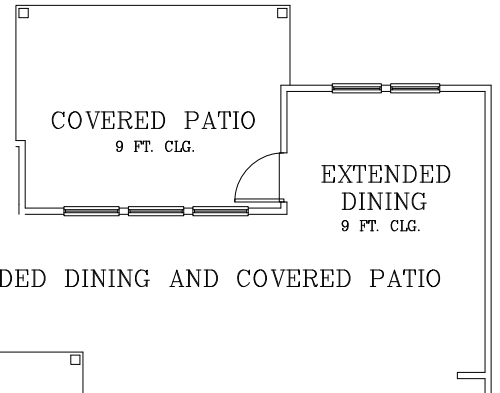

HARRIER

EXTENDED COVERED PATIO
WITH BAY WINDOW

EXTENDED DINING AND COVERED PATIO

EXTENDED COVERED PATIO

BATH 1
SHOWER OPTION

OPT. UTILITY CABINETS

OPT. DROP ZONE
COMBO

OPTIONAL
KITCHEN
WINDOWS