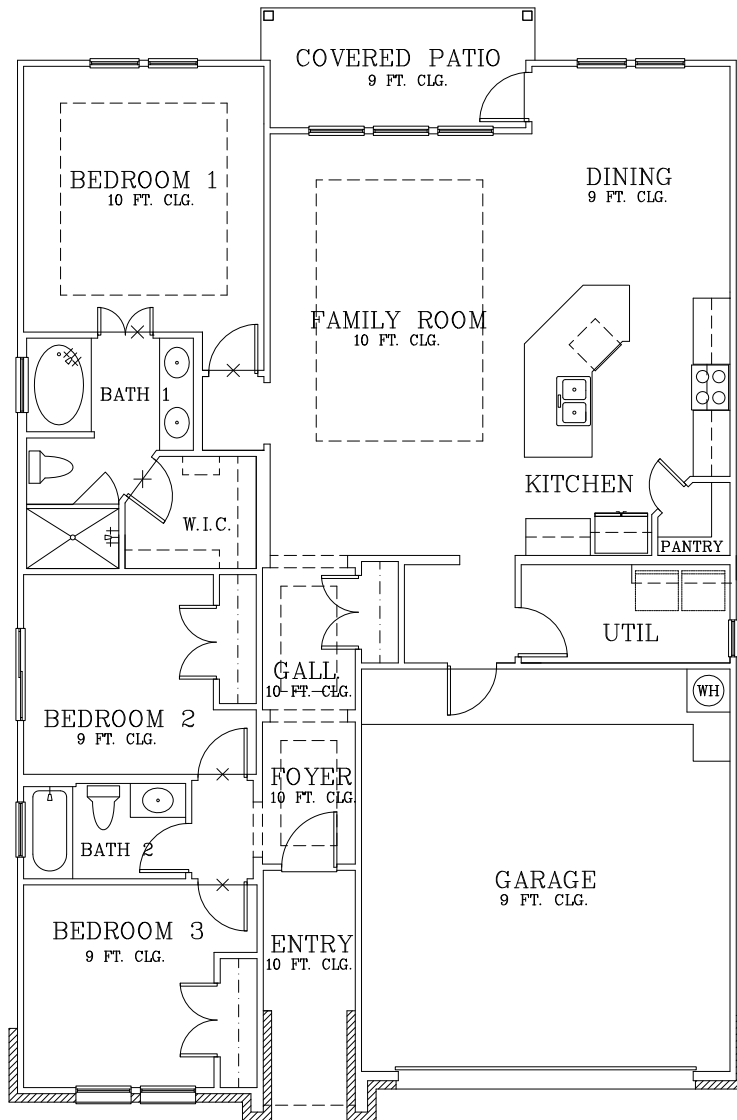

HAMPTON

EXTENDED COVERED PATIO WITH
OPTIONAL BAY WINDOW

EXTENDED DINING AND COVERED PATIO

EXTENDED COVERED PATIO

BATH 1
SHOWER OPTION

OPT. UTILITY CABINETS

OPT. DROP ZONE
COMBO

REVISED: 2/21/24