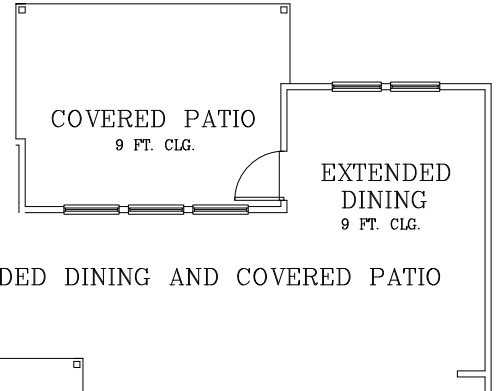

HAMPTON

EXTENDED PATIO WITH
OPTIONAL BAY WINDOW

EXTENDED DINING AND COVERED PATIO

EXTENDED COVERED PATIO

BATH 1
SHOWER OPTION

OPT. UTILITY CABINETS

OPT. DROP ZONE
COMBO

OPTIONAL
KITCHEN
WINDOWS