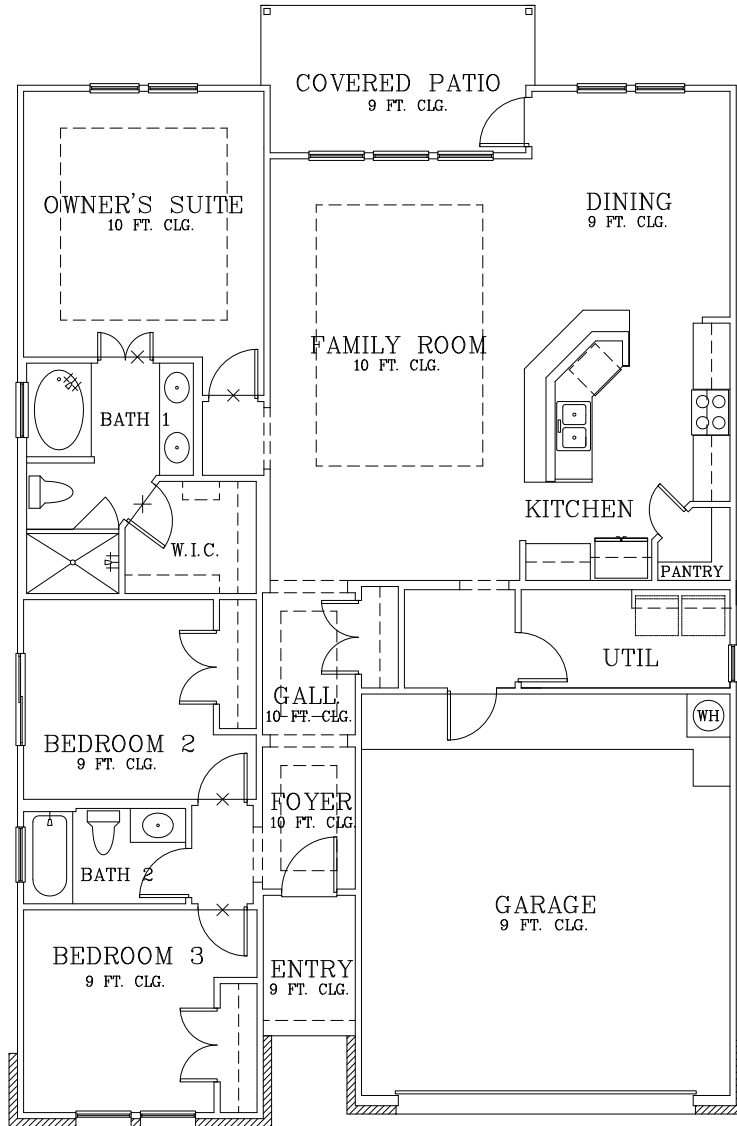

HAMPTON

EXTENDED PATIO WITH
OPTIONAL BAY WINDOW

EXTENDED DINING AND COVERED PATIO

EXTENDED COVERED PATIO

BATH 1
SHOWER OPTION

OPT. UTILITY CABINETS

OPT. DROP ZONE
COMBO

OPTIONAL
KITCHEN
WINDOWS

TULOSO RESERVE

REVISED: 3/13/23

Prices subject to change without notice. All square footages are approximate.

Hogan Homes reserves the right to revise specifications and dimensions without notice.

Plans are rendered to show style of construction. Actual construction can vary in size, placement, etc.