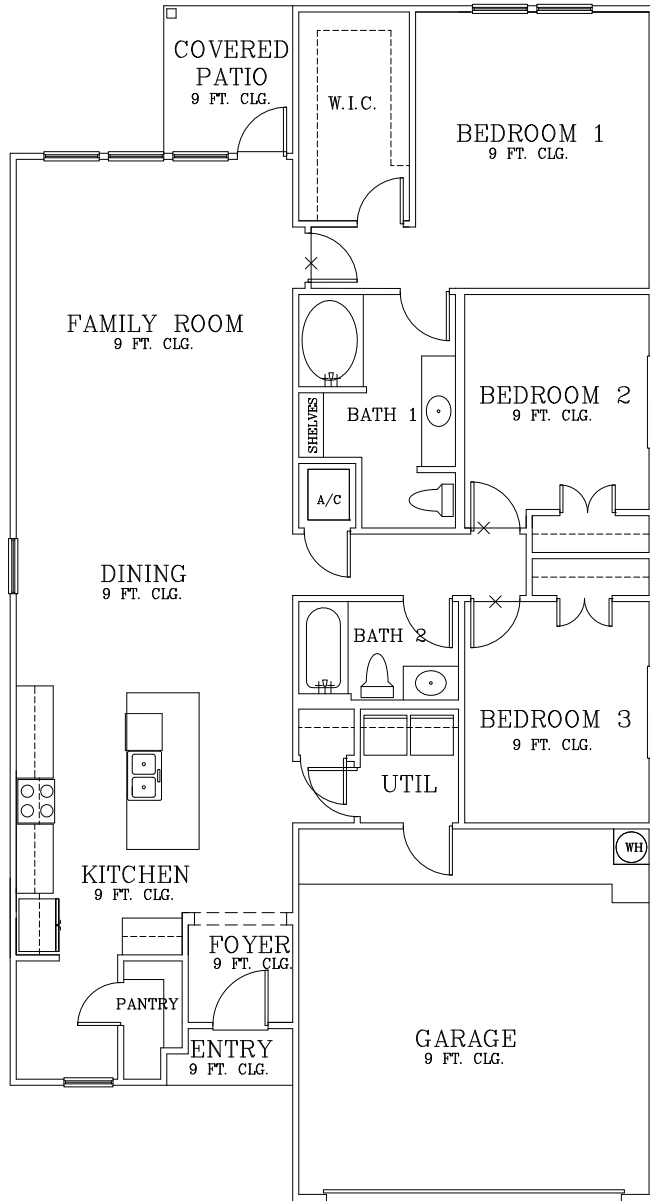

TARPON

BATH 1
TUB/SHOWER OPTION

BATH 1
DOUBLE SINK
OPTION

OPT. POCKET OFFICE

OPTIONAL
KITCHEN
WINDOWS

REVISED: 1/19/24

Prices subject to change without notice. All square footages are approximate.

Hogan Homes reserves the right to revise specifications and dimensions without notice.

Plans are rendered to show style of construction. Actual construction can vary in size, placement, etc.

©2017 Hogan Homes

HOGAN
HOMES
find yours.