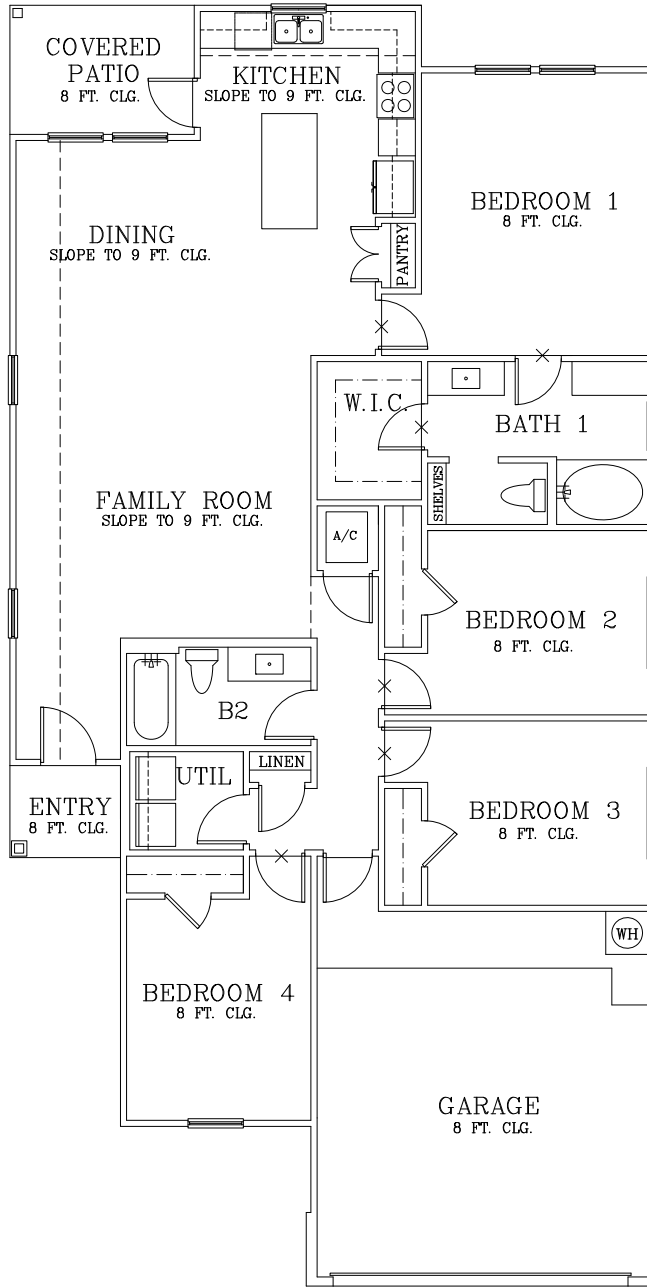

POMPANO 2

BATH 1
BARN DOOR OPTION

BATH 1
SINK OPTION

BATH 1 SHOWER OPTION

BATH 1
TUB/SHOWER OPTION

REVISED: 6/18/25

Prices subject to change without notice. All square footages are approximate.

Hogan Homes reserves the right to revise specifications and dimensions without notice.

Plans are rendered to show style of construction. Actual construction can vary in size, placement, etc.

©2017 Hogan Homes

HOGAN
HOMES
find yours.