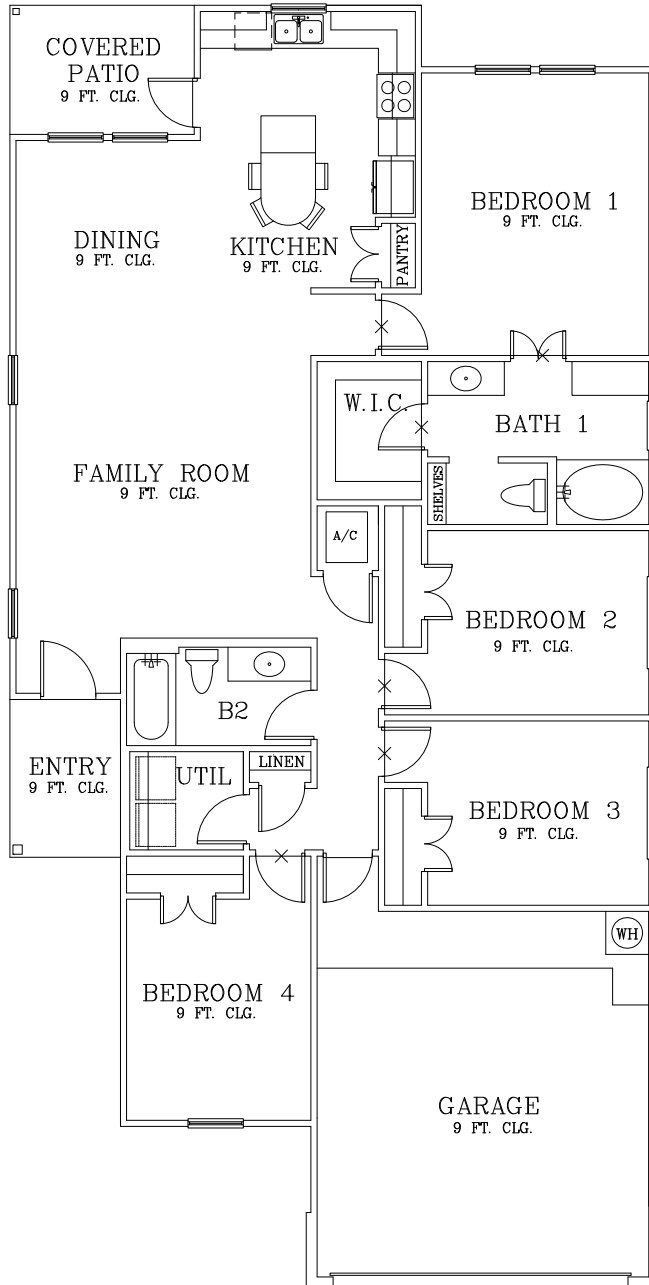

POMPANO

KITCHEN ISLAND
CABINET OPTION

BATH 1
DOUBLE SINK OPTION

BATH 1 SHOWER OPTION

BATH 1
TUB/SHOWER OPTION

BATH 1
WALK IN SHOWER OPTION

REVISED: 1/17/24

Prices subject to change without notice. All square footages are approximate.