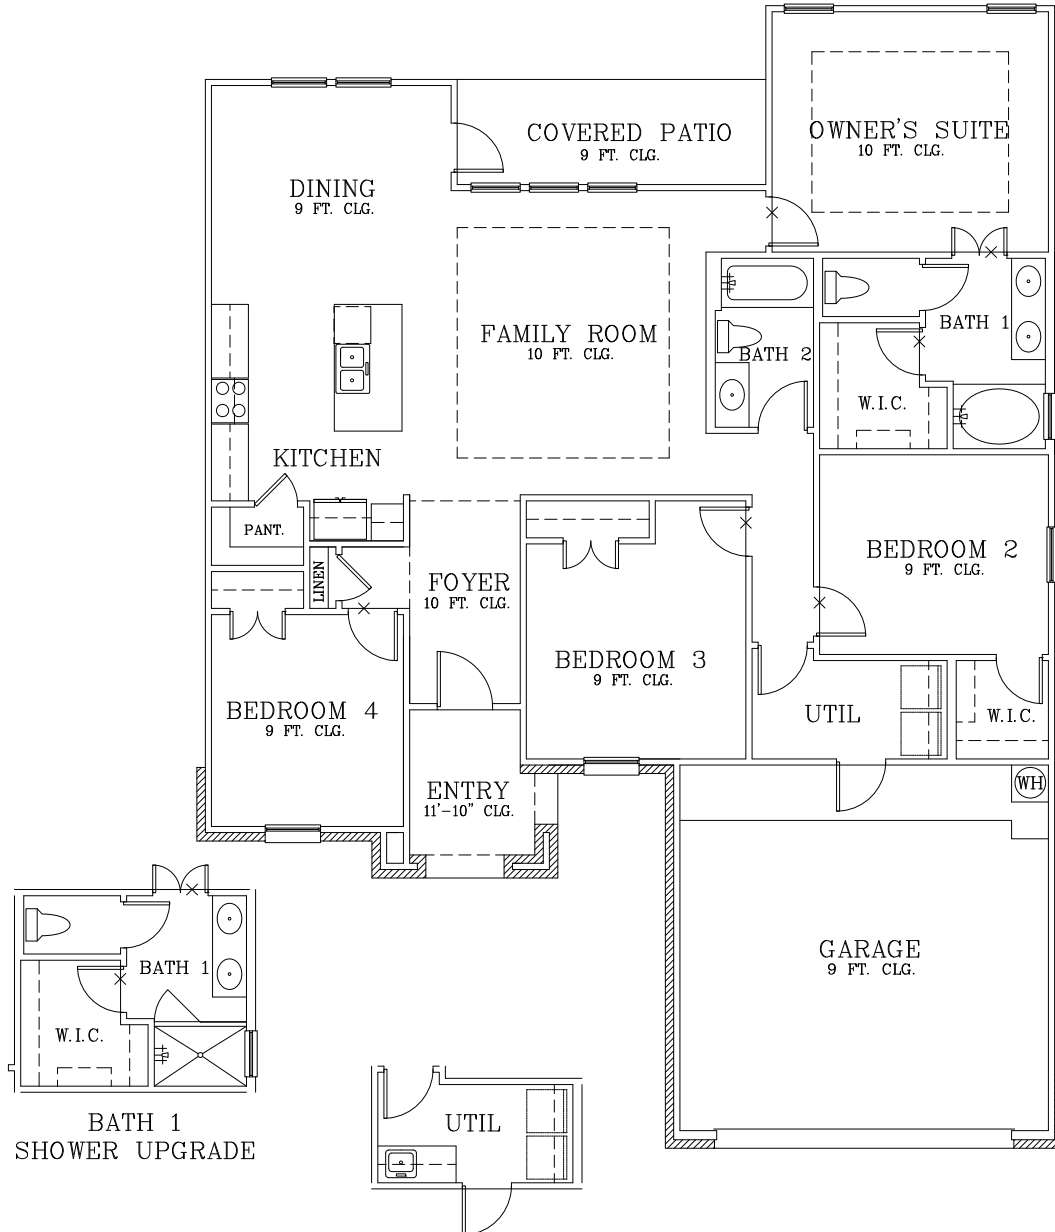

# CROMWELL

EXTENDED COVERED PATIO

BATH 1 SHOWER UPGRADE

OPT. UTILITY CABINETS

## TULOSO RESERVE

REVISED: 12/13/22

Prices subject to change without notice. All square footages are approximate.

Hogan Homes reserves the right to revise specifications and dimensions without notice.

Plans are rendered to show style of construction. Actual construction can vary in size, placement, etc.