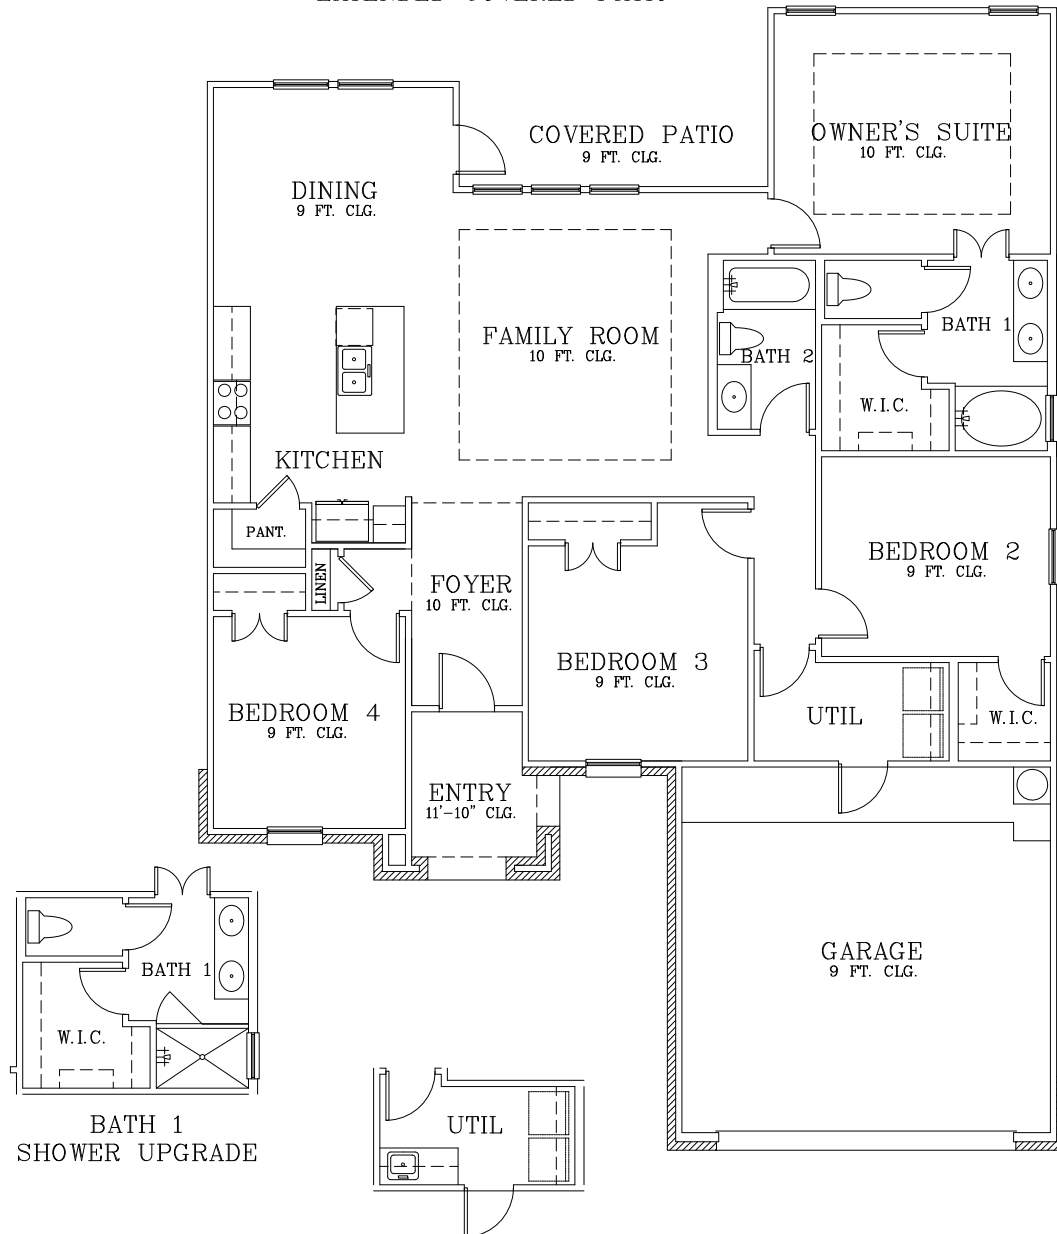

CROMWELL

EXTENDED COVERED PATIO

OPT. UTILITY CABINETS

REVISED: 12/13/22

Prices subject to change without notice. All square footages are approximate.

Hogan Homes reserves the right to revise specifications and dimensions without notice.

Plans are rendered to show style of construction. Actual construction can vary in size, placement, etc.

©2020 Hogan Homes