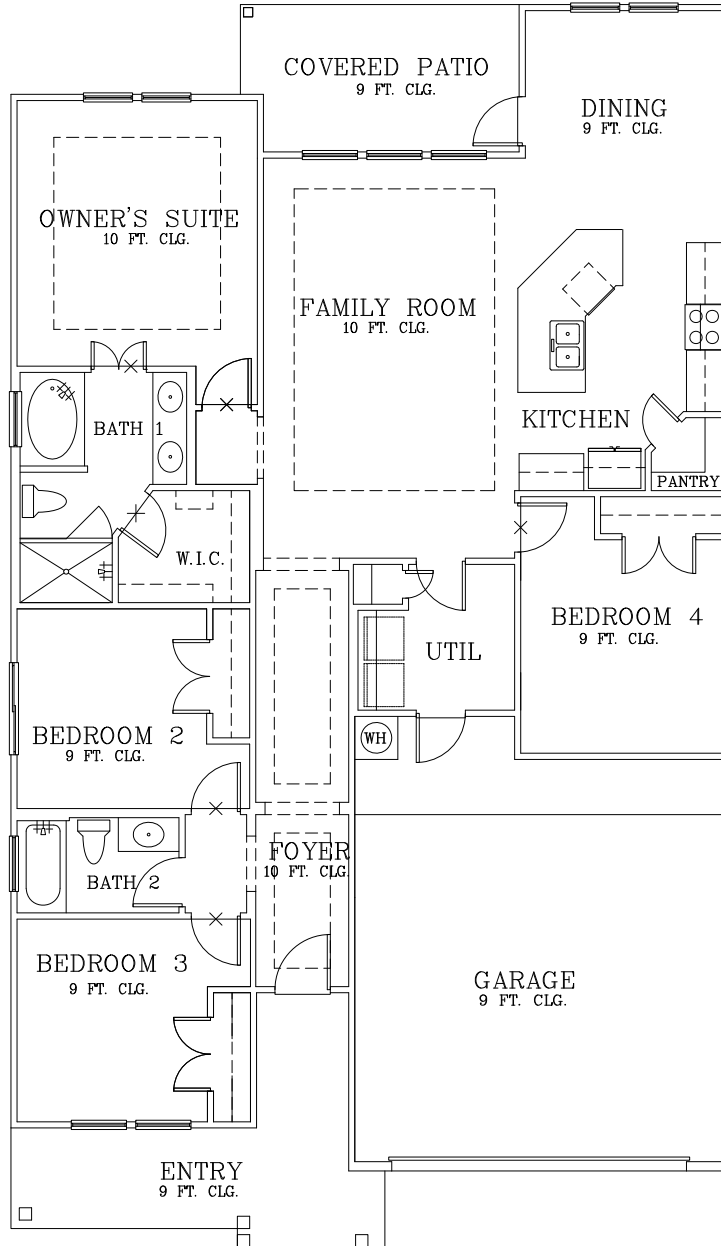

# BLUE JAY 2

EXTENDED COVERED PATIO  
WITH BAY WINDOW OPTION

EXTENDED DINING AND COVERED PATIO

OPTIONAL  
OUTDOOR  
FIREPLACE

EXTENDED COVERED PATIO

BATH 1  
OPTION

OPT. UTILITY CABINETS

OPT. DROP ZONE COMBO

OPTIONAL  
KITCHEN  
WINDOWS

KITCHEN  
ISLAND  
OPTION

REVISED: 3/13/23

Prices subject to change without notice. All square footages are approximate.

Hogan Homes reserves the right to revise specifications and dimensions without notice.

Plans are rendered to show style of construction. Actual construction can vary in size, placement, etc.

©2017 Hogan Homes

**HOGAN  
HOMES**  
find yours.