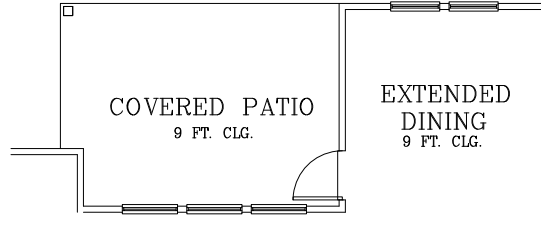

# BLUE JAY 2

EXTENDED COVERED PATIO  
WITH BAY WINDOW OPTION

EXTENDED DINING AND COVERED PATIO

OPTIONAL  
OUTDOOR  
FIREPLACE

EXTENDED COVERED PATIO

BATH 1  
OPTION

OPT. UTILITY CABINETS

OPT. DROP ZONE COMBO