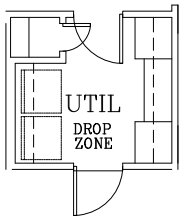

# BLUE JAY 2

EXTENDED COVERED PATIO  
WITH BAY WINDOW OPTION

EXTENDED DINING AND COVERED PATIO

OPTIONAL  
OUTDOOR  
FIREPLACE

EXTENDED COVERED PATIO

BATH 1  
OPTION

OPT. UTILITY CABINETS

OPT. DROP ZONE COMBO

OPTIONAL  
KITCHEN  
WINDOWS

KITCHEN  
ISLAND  
OPTION

REVISED: 3/13/23

Prices subject to change without notice. All square footages are approximate.

Hogan Homes reserves the right to revise specifications and dimensions without notice.