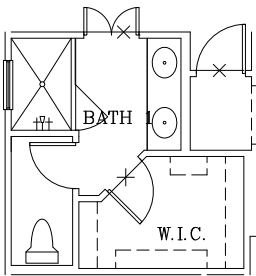

# BLUE JAY 2

EXTENDED COVERED PATIO  
WITH BAY WINDOW OPTION

EXTENDED DINING AND COVERED PATIO

OPTIONAL  
OUTDOOR  
FIREPLACE

EXTENDED COVERED PATIO

BATH 1  
OPTION

OPT. UTILITY CABINETS

OPT. DROP ZONE COMBO

OPTIONAL  
KITCHEN  
WINDOWS

KITCHEN  
ISLAND  
OPTION

REVISED: 3/13/23

Prices subject to change without notice. All square footages are approximate.

Hogan Homes reserves the right to revise specifications and dimensions without notice.

Plans are rendered to show style of construction. Actual construction can vary in size, placement, etc.

©2017 Hogan Homes

**HOGAN  
HOMES**  
find yours.