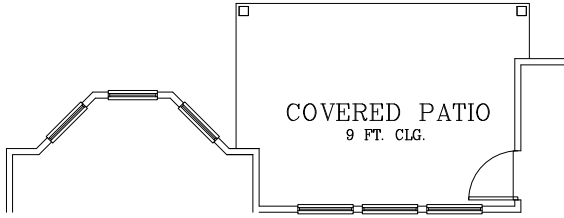

# BLUE JAY 2

EXTENDED COVERED PATIO  
WITH BAY WINDOW OPTION

EXTENDED DINING AND COVERED PATIO

OPTIONAL  
OUTDOOR  
FIREPLACE

EXTENDED COVERED PATIO

BATH 1  
OPTION

OPT. UTILITY CABINETS

OPT. DROP ZONE COMBO