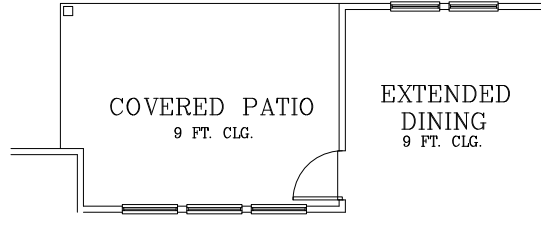

# BLAIR 2

EXTENDED COVERED PATIO  
WITH BAY WINDOW OPTION

EXTENDED DINING AND COVERED PATIO

OPTIONAL  
OUTDOOR  
FIREPLACE

EXTENDED COVERED PATIO

BATH 1  
SHOWER OPTION

OPT. UTILITY CABINETS

OPT. DROP ZONE COMBO