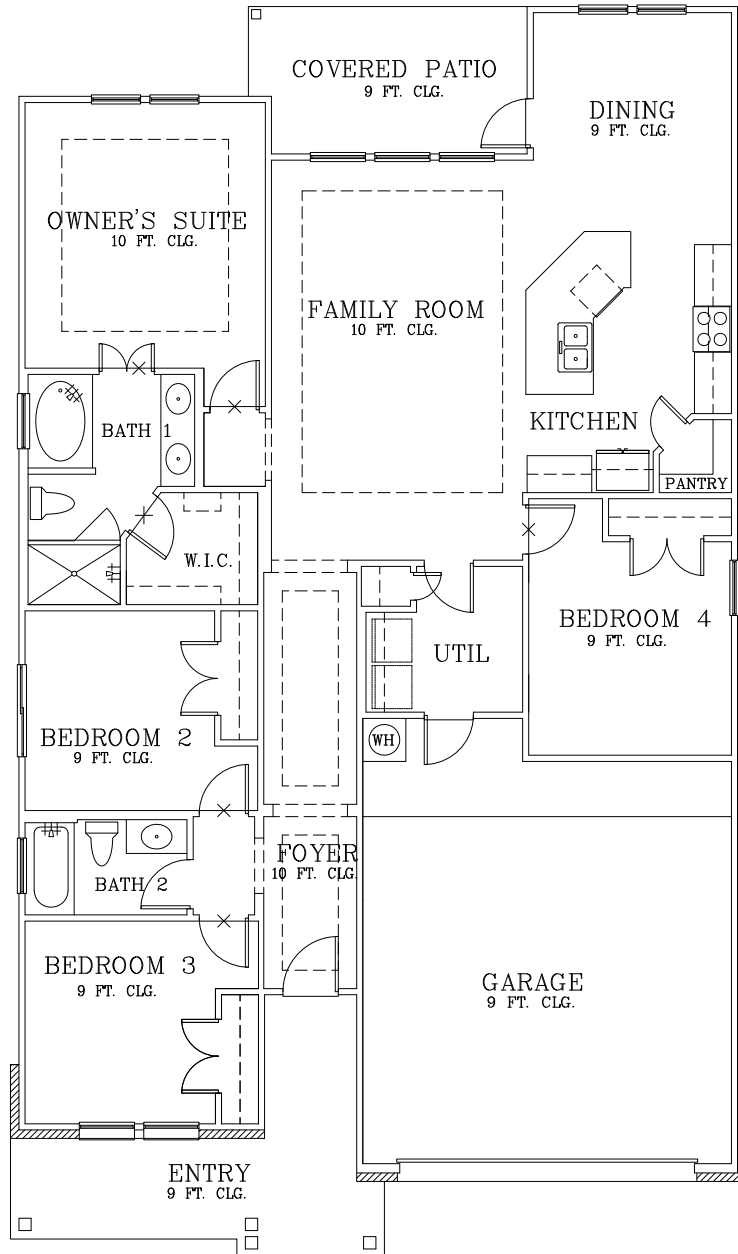

# BLAIR 2

EXTENDED COVERED PATIO  
WITH BAY WINDOW OPTION

EXTENDED DINING AND COVERED PATIO

OPTIONAL  
OUTDOOR  
FIREPLACE

EXTENDED COVERED PATIO

BATH 1  
SHOWER OPTION

OPT. UTILITY CABINETS

OPT. DROP ZONE COMBO

OPTIONAL  
KITCHEN  
WINDOWS

KITCHEN  
ISLAND  
OPTION

REVISED: 3/13/23

Prices subject to change without notice. All square footages are approximate.

Hogan Homes reserves the right to revise specifications and dimensions without notice.

Plans are rendered to show style of construction. Actual construction can vary in size, placement, etc.

©2017 Hogan Homes

**HOGAN  
HOMES**  
find yours.