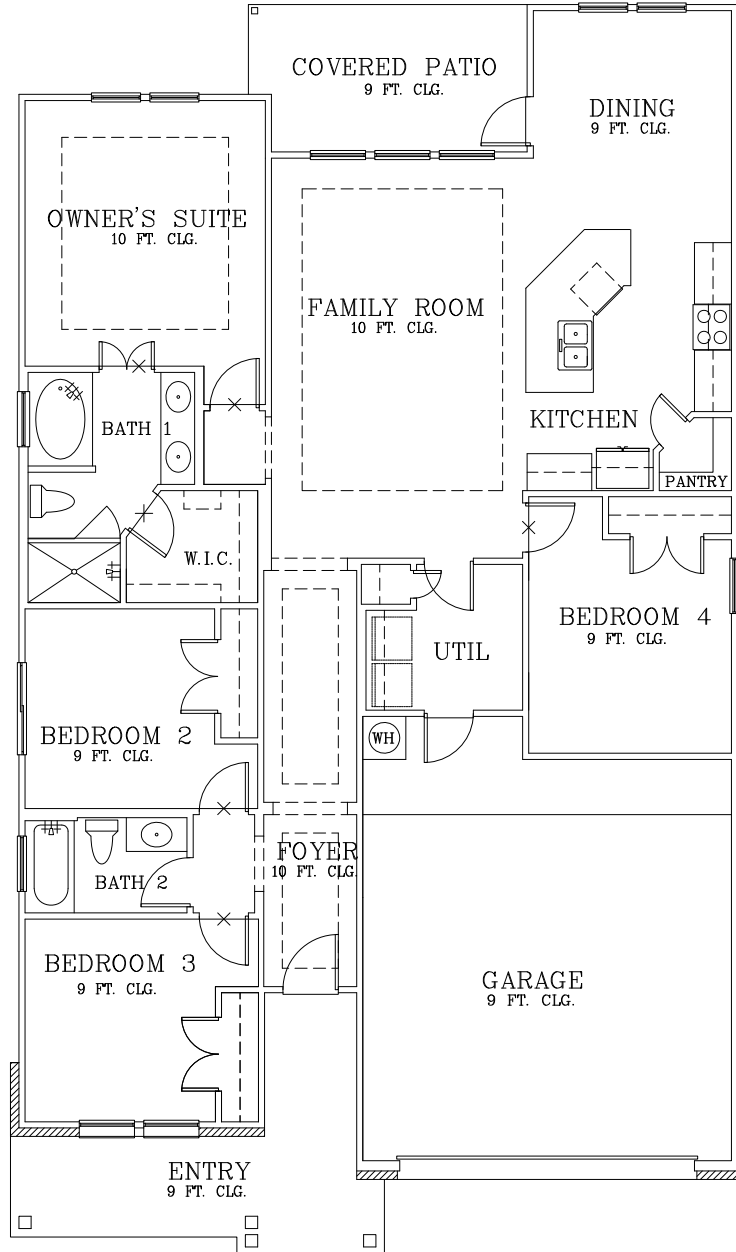

# BLAIR 2

EXTENDED COVERED PATIO  
WITH BAY WINDOW OPTION

EXTENDED DINING AND COVERED PATIO

OPTIONAL  
OUTDOOR  
FIREPLACE

EXTENDED COVERED PATIO

BATH 1  
SHOWER OPTION

OPT. UTILITY CABINETS

OPT. DROP ZONE COMBO

OPTIONAL  
KITCHEN  
WINDOWS

KITCHEN  
ISLAND  
OPTION