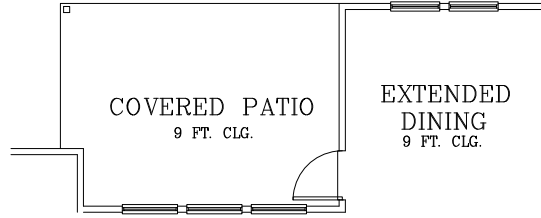

# BLAIR 2

EXTENDED COVERED PATIO  
WITH BAY WINDOW OPTION

EXTENDED DINING AND COVERED PATIO

OPTIONAL  
OUTDOOR  
FIREPLACE

EXTENDED COVERED PATIO

BATH 1  
SHOWER OPTION

OPT. UTILITY CABINETS

OPT. DROP ZONE COMBO