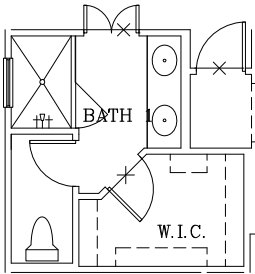

BLAIR 2

EXTENDED COVERED PATIO
WITH BAY WINDOW OPTION

EXTENDED DINING AND COVERED PATIO

OPTIONAL
OUTDOOR
FIREPLACE

EXTENDED COVERED PATIO

BATH 1
SHOWER OPTION

OPT. UTILITY CABINETS

OPT. DROP ZONE COMBO

OPTIONAL
KITCHEN
WINDOWS

KITCHEN
ISLAND
OPTION

TULOSO RESERVE

REVISED: 3/13/23

Prices subject to change without notice. All square footages are approximate.

Hogan Homes reserves the right to revise specifications and dimensions without notice.

Plans are rendered to show style of construction. Actual construction can vary in size, placement, etc.

©2017 Hogan Homes

**HOGAN
HOMES**
find yours.