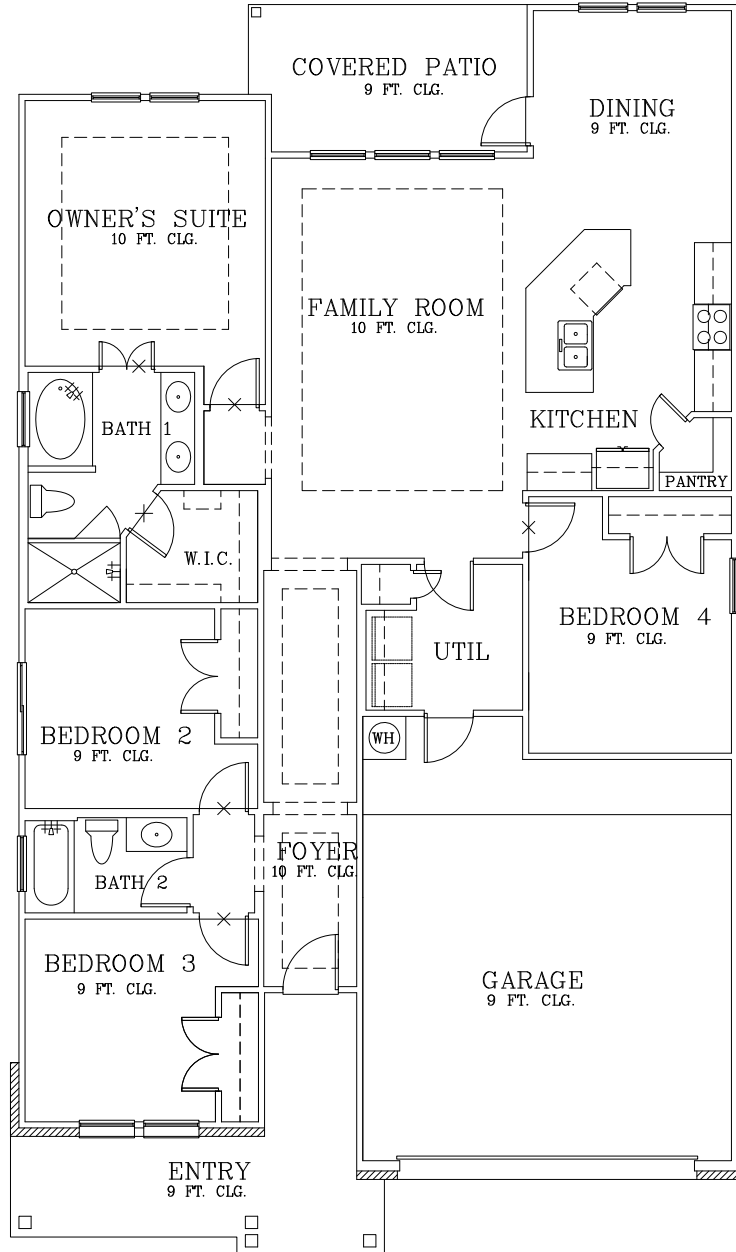

BLAIR 2

EXTENDED COVERED PATIO
WITH BAY WINDOW OPTION

EXTENDED DINING AND COVERED PATIO

OPTIONAL
OUTDOOR
FIREPLACE

EXTENDED COVERED PATIO

BATH 1
SHOWER OPTION

OPT. UTILITY CABINETS

OPT. DROP ZONE COMBO

OPTIONAL
KITCHEN
WINDOWS

KITCHEN
ISLAND
OPTION

TULOSO RESERVE

REVISED: 3/13/23

Prices subject to change without notice. All square footages are approximate.

Hogan Homes reserves the right to revise specifications and dimensions without notice.

Plans are rendered to show style of construction. Actual construction can vary in size, placement, etc.

©2017 Hogan Homes

**HOGAN
HOMES**
find yours.