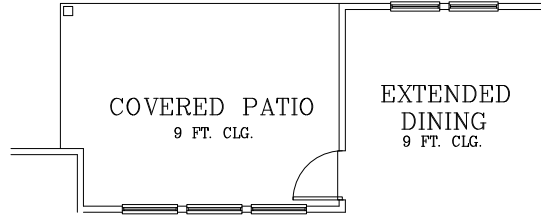

BLAIR 2

EXTENDED COVERED PATIO
WITH BAY WINDOW OPTION

EXTENDED DINING AND COVERED PATIO

OPTIONAL
OUTDOOR
FIREPLACE

EXTENDED COVERED PATIO

BATH 1
SHOWER OPTION

OPT. UTILITY CABINETS

OPT. DROP ZONE COMBO