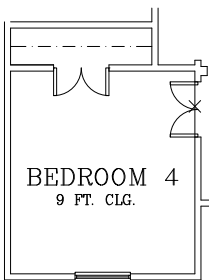

# BAYFRONT

EXTENDED COVERED PATIO

BATH 1  
DOUBLE SINK OPTION

BATH 1  
W/C DOOR  
OPTION

BATH 1  
SHOWER OPTION  
DOUBLE SINK

BATH 1  
SHOWER OPTION

OPT. UTILITY CABINETS

BEDROOM 4  
OPTION