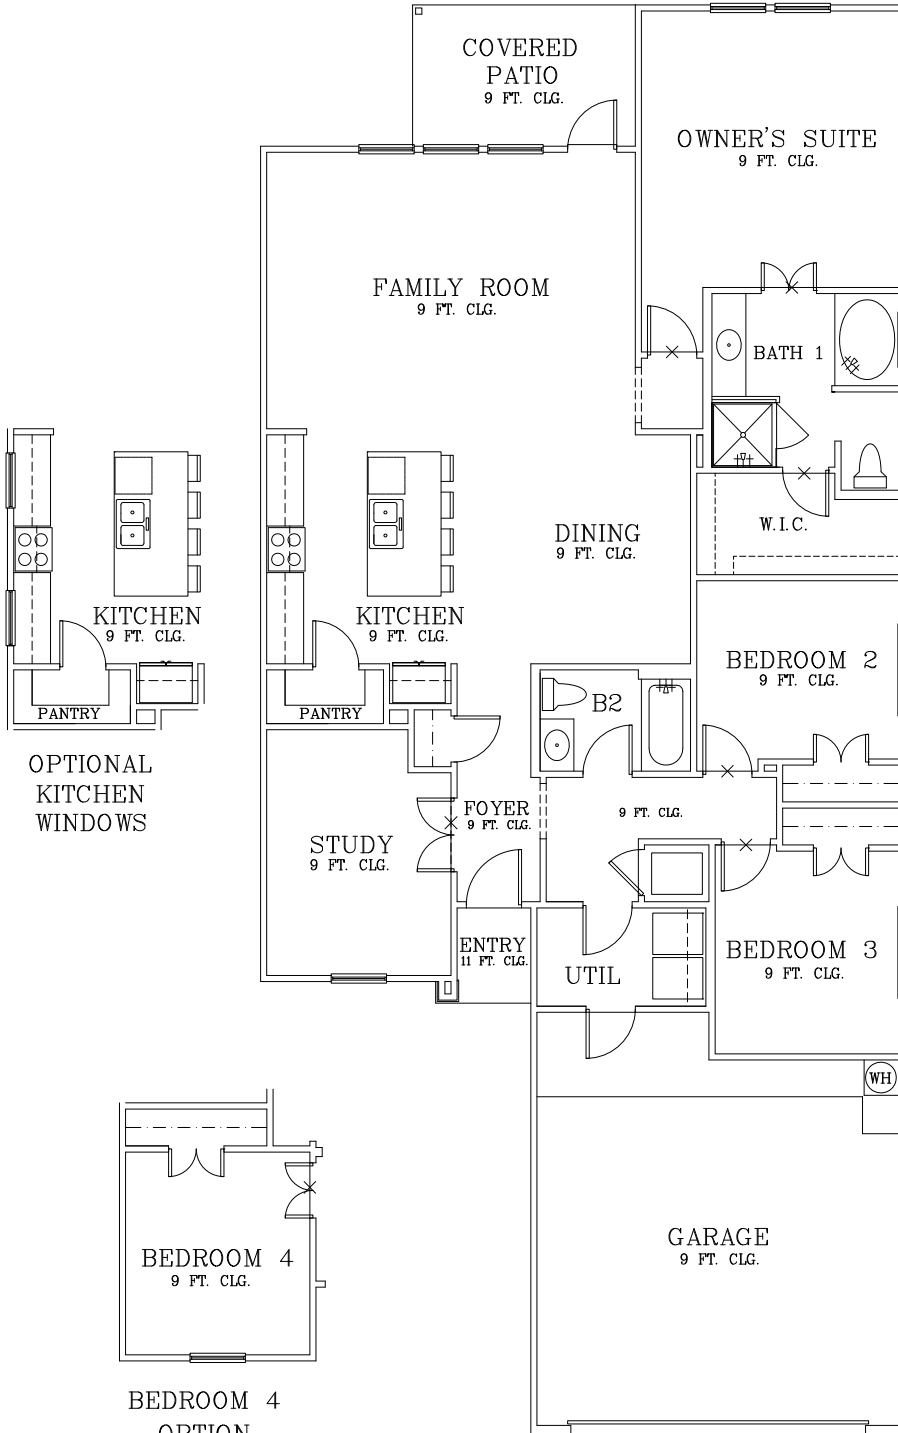

# BAYFRONT

EXTENDED COVERED PATIO

BATH 1  
DOUBLE SINK OPTION

BATH 1  
W/C DOOR  
OPTION

BATH 1  
SHOWER OPTION  
DOUBLE SINK

BATH 1  
SHOWER OPTION

OPT. UTILITY CABINETS

BEDROOM 4  
OPTION

REVISED: 4/3/23

Prices subject to change without notice. All square footages are approximate.

Hogan Homes reserves the right to revise specifications and dimensions without notice.

Plans are rendered to show style of construction. Actual construction can vary in size, placement, etc.