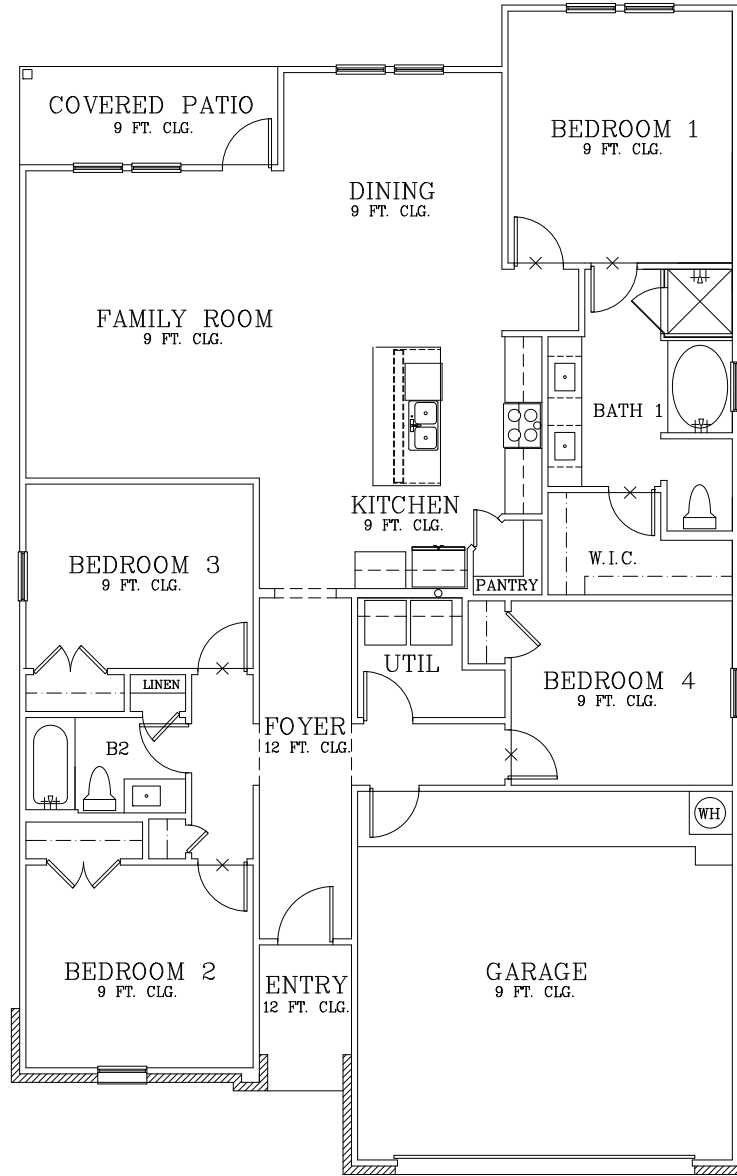

SUTTON

BATH 1 SHOWER OPTION

OPT. UTILITY CABINET

OPT. UTILITY CABINET
W/ SINK

REVISED: APRIL 2026

Prices subject to change without notice. All square footages are approximate.

Hogan Homes reserves the right to revise specifications and dimensions without notice.

Plans are rendered to show style of construction. Actual construction can vary in size, placement, etc.

©2025 Hogan Homes

HOGAN
HOMES
find yours.