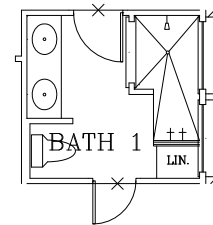

WINDSOR

OPT. OUTDOOR FIREPLACE

EXTENDED COVERED PATIO

BATH 1
WALK IN SHOWER OPTION

OPT. UTILITY CABINETS

OPT. DROP ZONE CABINETS

REVISED: 4/3/19

Prices subject to change without notice. All square footages are approximate.