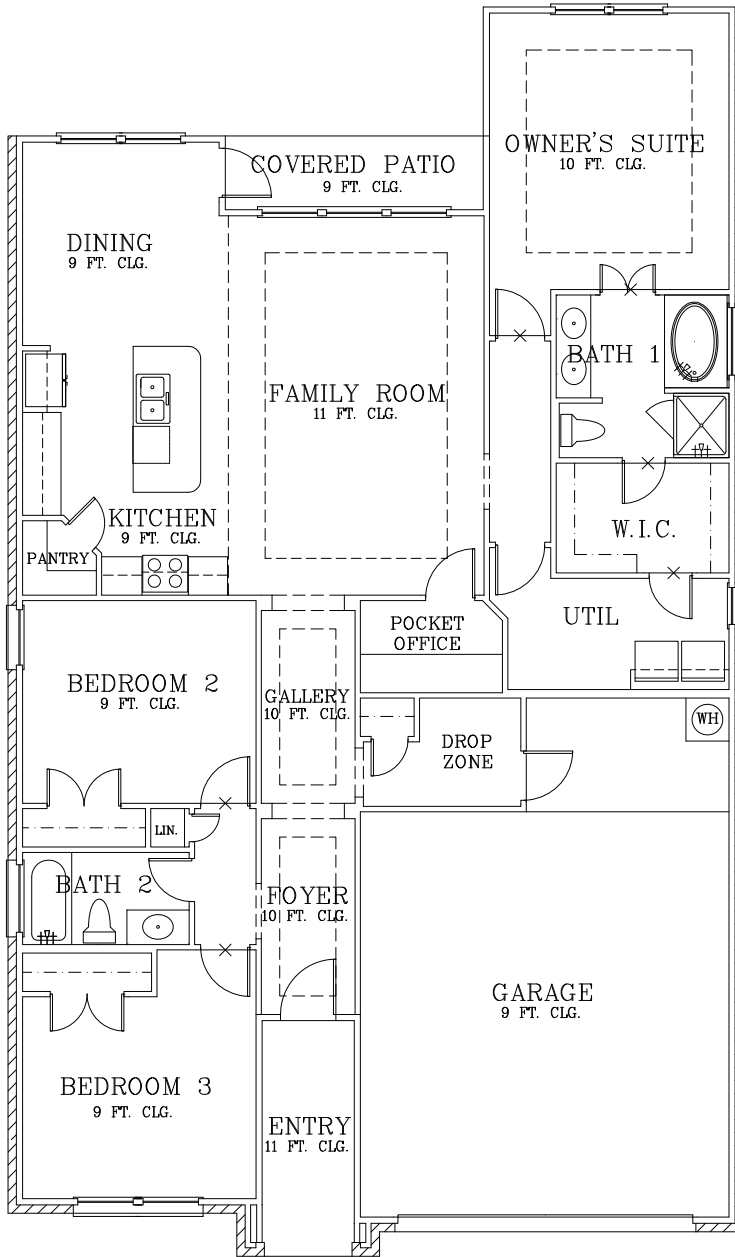

WINDSOR

OPT. OUTDOOR FIREPLACE

EXTENDED COVERED PATIO

BATH 1
WALK IN SHOWER OPTION

OPT. UTILITY CABINETS

OPT. DROP ZONE CABINETS

REVISED: 4/3/19

Prices subject to change without notice. All square footages are approximate.