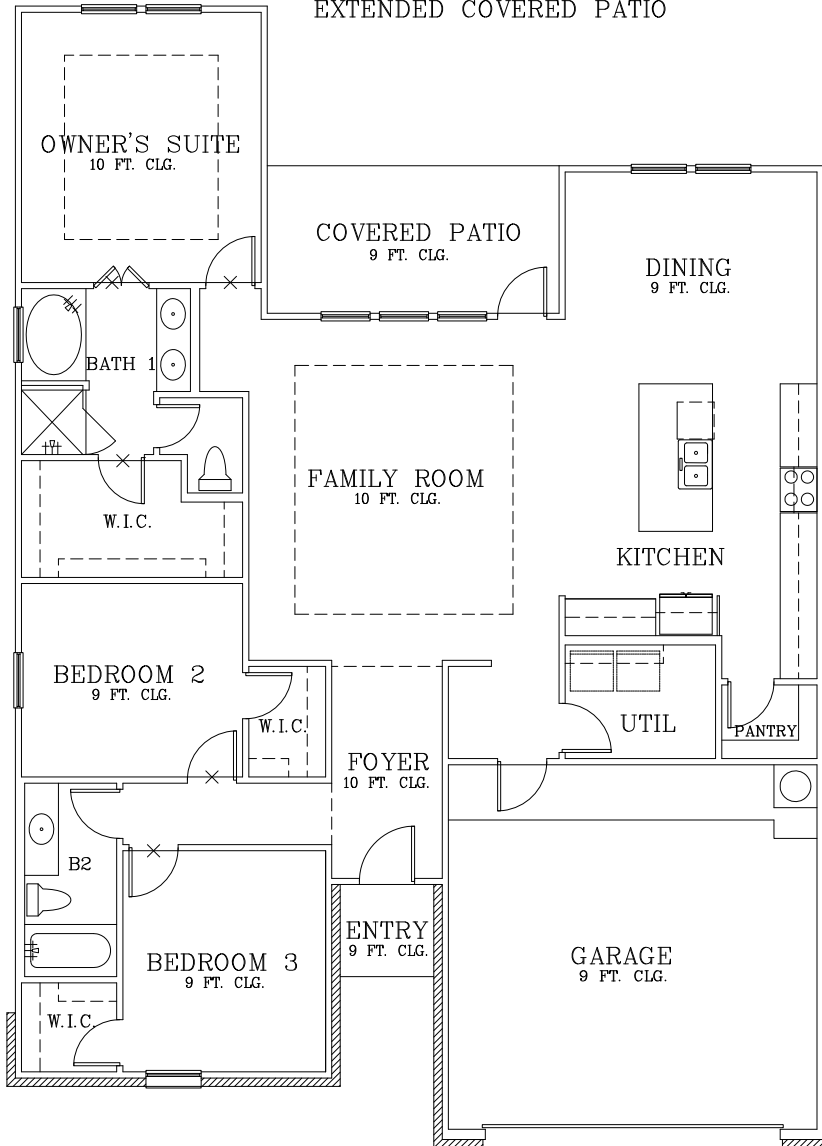

# WOODCROFT

EXTENDED COVERED PATIO

BATH 1  
WALK IN SHOWER

BATH 2 DOUBLE SINK

OPT. UTILITY CABINETS

OPT. DROP ZONE  
COMBO

## TULOSO RESERVE

REVISED: 12/20/22

Prices subject to change without notice. All square footages are approximate.

Hogan Homes reserves the right to revise specifications and dimensions without notice.

Plans are rendered to show style of construction. Actual construction can vary in size, placement, etc.