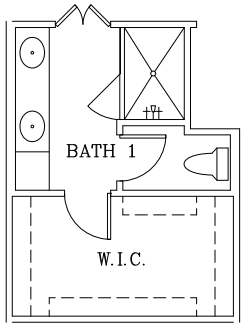

# WOODCROFT

EXTENDED COVERED PATIO

BATH 1  
WALK IN SHOWER

BATH 2 DOUBLE SINK

OPT. UTILITY CABINETS

OPT. DROP ZONE  
COMBO