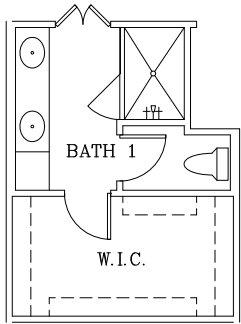

WOODCROFT

EXTENDED COVERED PATIO

BATH 1
WALK IN SHOWER

BATH 2 DOUBLE SINK

OPT. UTILITY CABINETS

OPT. DROP ZONE
COMBO

REVISED: 12/20/22

Prices subject to change without notice. All square footages are approximate.