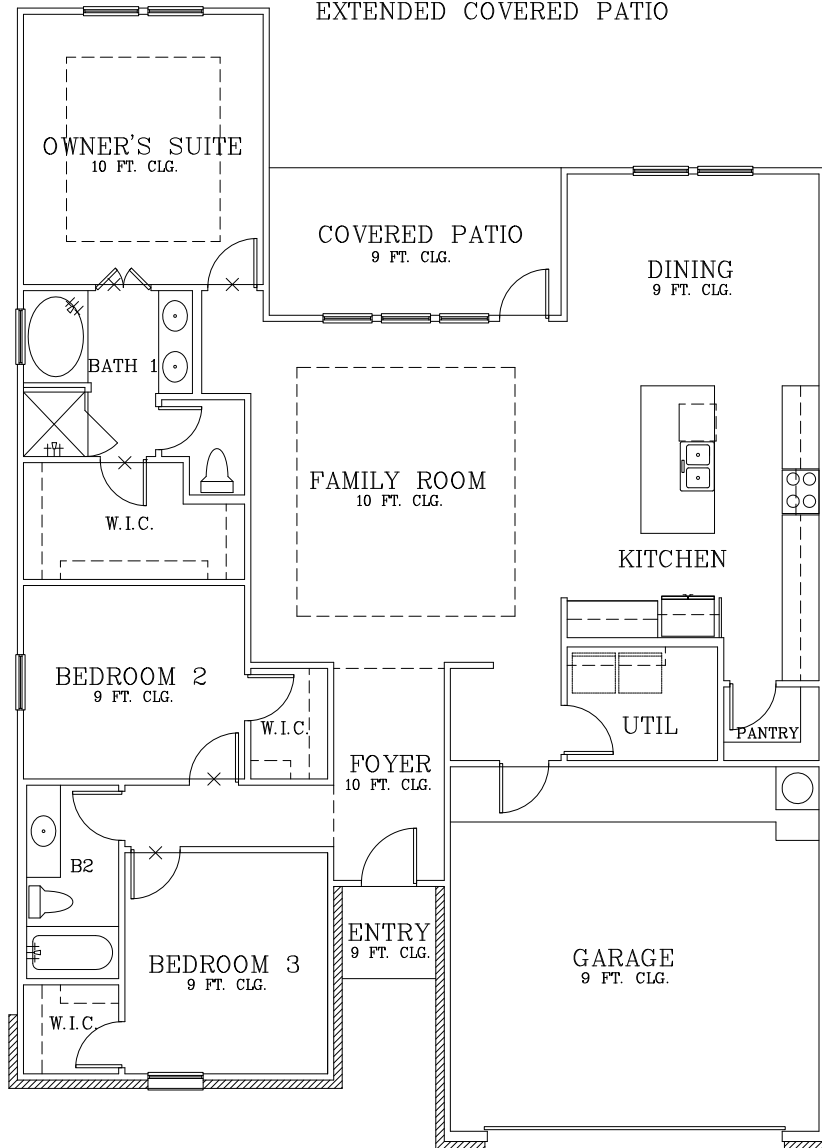

WOODCROFT

EXTENDED COVERED PATIO

BATH 1
WALK IN SHOWER

BATH 2 DOUBLE SINK

OPT. UTILITY CABINETS

OPT. DROP ZONE
COMBO

REVISED: 12/20/22

Prices subject to change without notice. All square footages are approximate.