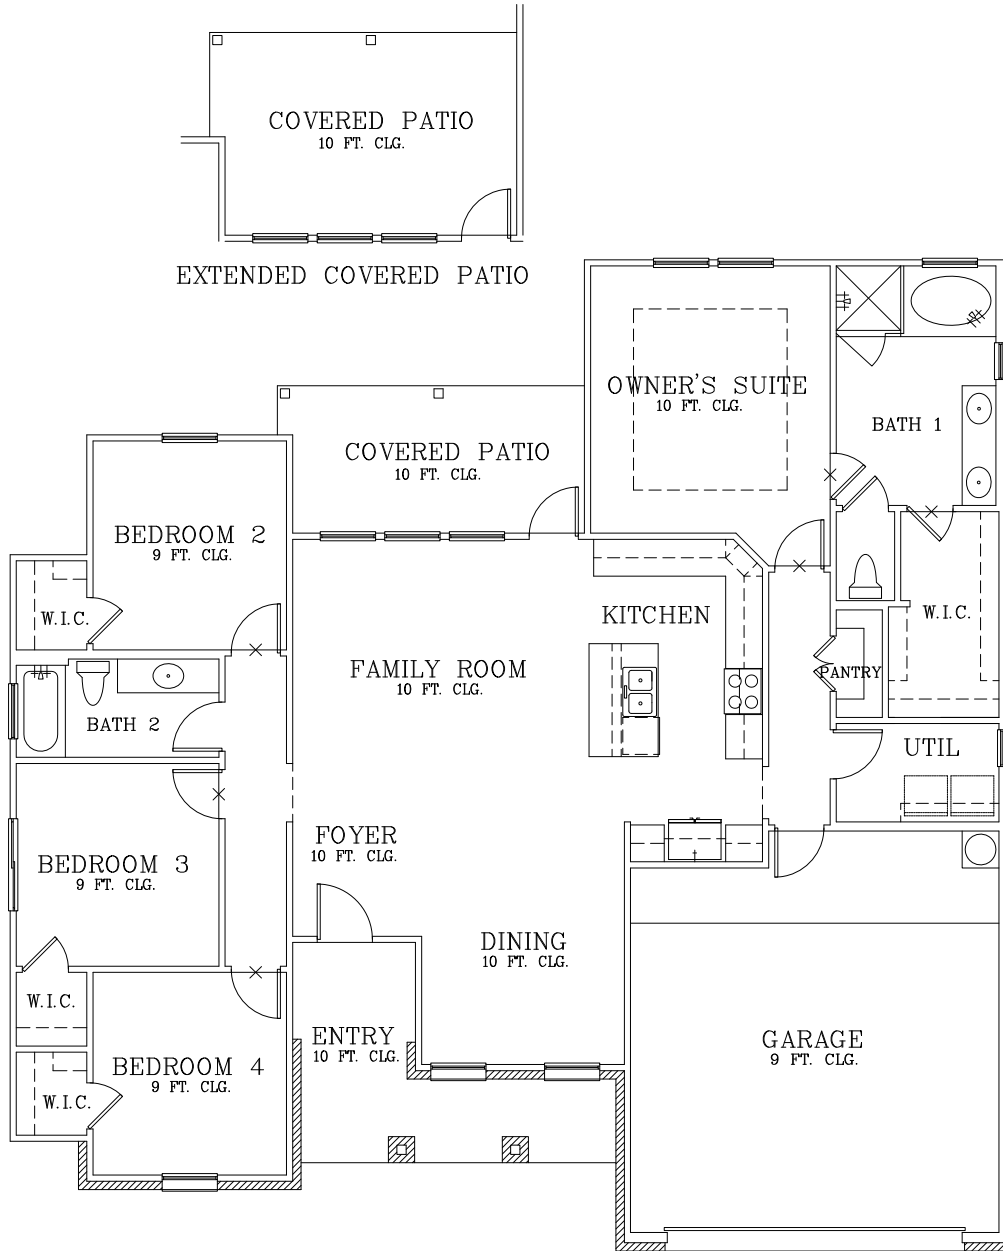

NEWPORT

BATH 2 DOUBLE SINK

ODEM SOUTH

REVISED: 11/24/21

Prices subject to change without notice. All square footages are approximate.

Hogan Homes reserves the right to revise specifications and dimensions without notice.

Plans are rendered to show style of construction. Actual construction can vary in size, placement, etc.

©2021 Hogan Homes

HOGAN
HOMES
find yours.