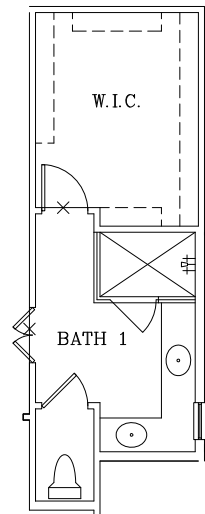

# NEWPORT

BATH 1 SHOWER OPTION

BATH 1 WALK-IN SHOWER OPTION

BATH 2 DOUBLE SINK

UTILITY CABINETS

## TULOSO RESERVE

REVISED: 2/14/23

Prices subject to change without notice. All square footages are approximate.

Hogan Homes reserves the right to revise specifications and dimensions without notice.

Plans are rendered to show style of construction. Actual construction can vary in size, placement, etc.