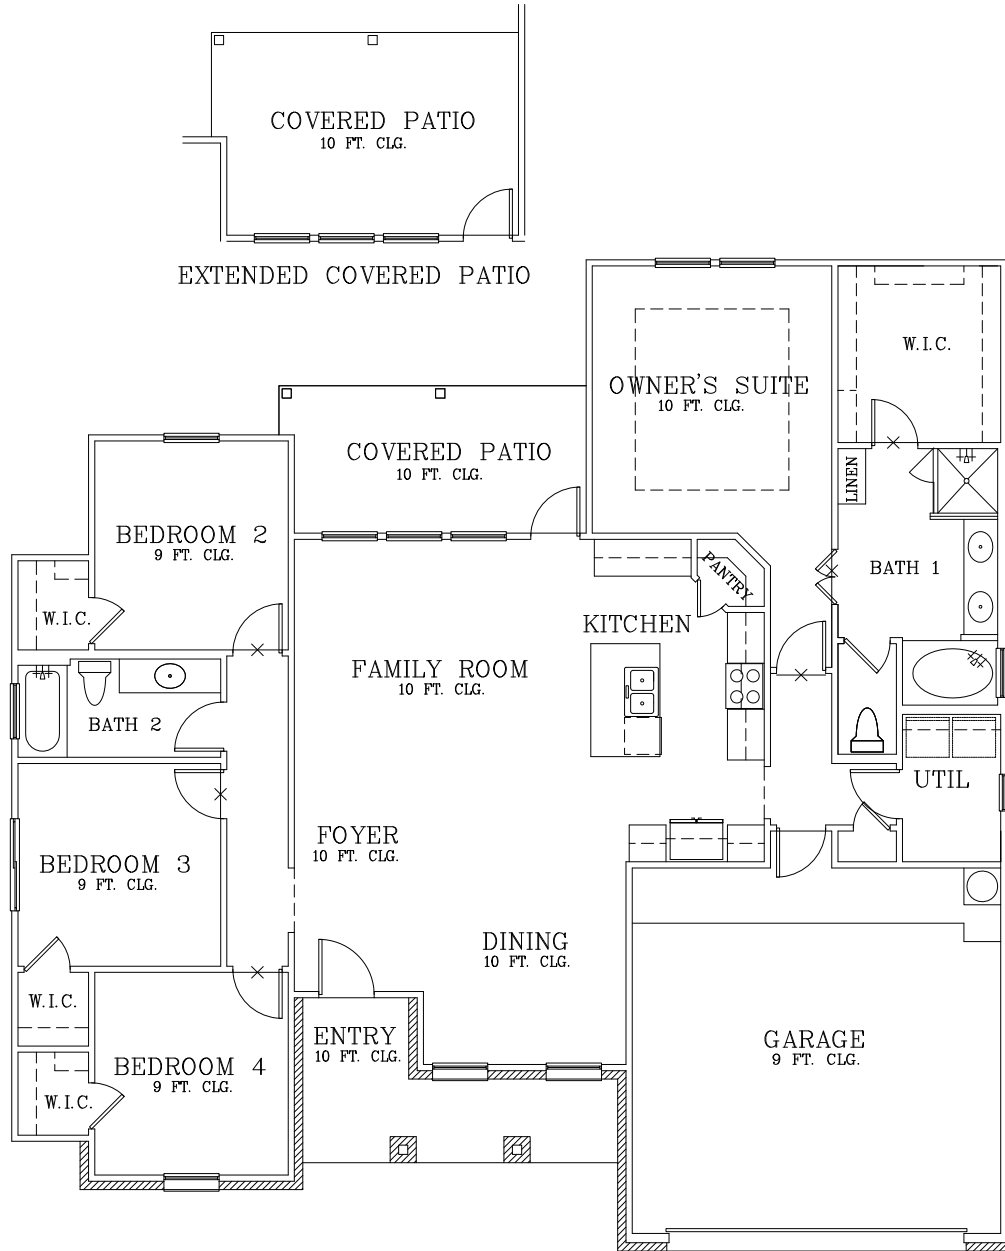

# NEWPORT

BATH 1 SHOWER OPTION

BATH 1 WALK-IN SHOWER OPTION

BATH 2 DOUBLE SINK

UTILITY CABINETS

## TULOSO RESERVE

REVISED: 2/14/23

Prices subject to change without notice. All square footages are approximate.

Hogan Homes reserves the right to revise specifications and dimensions without notice.

Plans are rendered to show style of construction. Actual construction can vary in size, placement, etc.