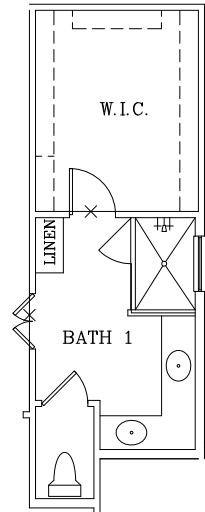

# NEWPORT

BATH 1 SHOWER OPTION

BATH 1 WALK-IN SHOWER OPTION

BATH 2 DOUBLE SINK

UTILITY CABINETS

## TULOSO RESERVE

REVISED: 2/14/23

Prices subject to change without notice. All square footages are approximate.

Hogan Homes reserves the right to revise specifications and dimensions without notice.

Plans are rendered to show style of construction. Actual construction can vary in size, placement, etc.