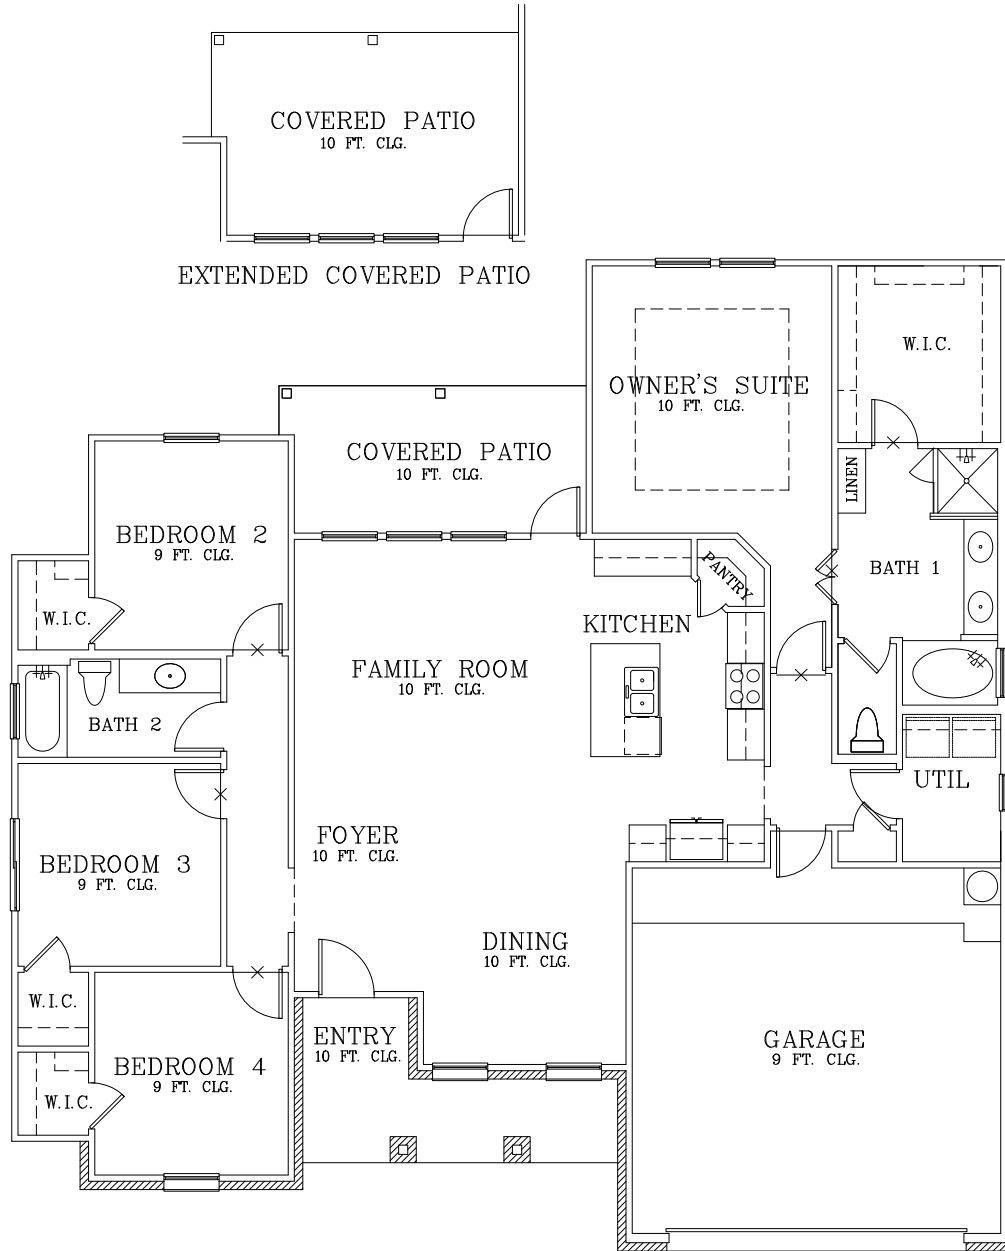

NEWPORT

BATH 1 SHOWER OPTION

BATH 1 WALK-IN SHOWER OPTION

BATH 2 DOUBLE SINK

UTILITY CABINETS

REVISED: 12/22/22

Prices subject to change without notice. All square footages are approximate.

Hogan Homes reserves the right to revise specifications and dimensions without notice.

Plans are rendered to show style of construction. Actual construction can vary in size, placement, etc.

©2021 Hogan Homes

HOGAN
HOMES
find yours.