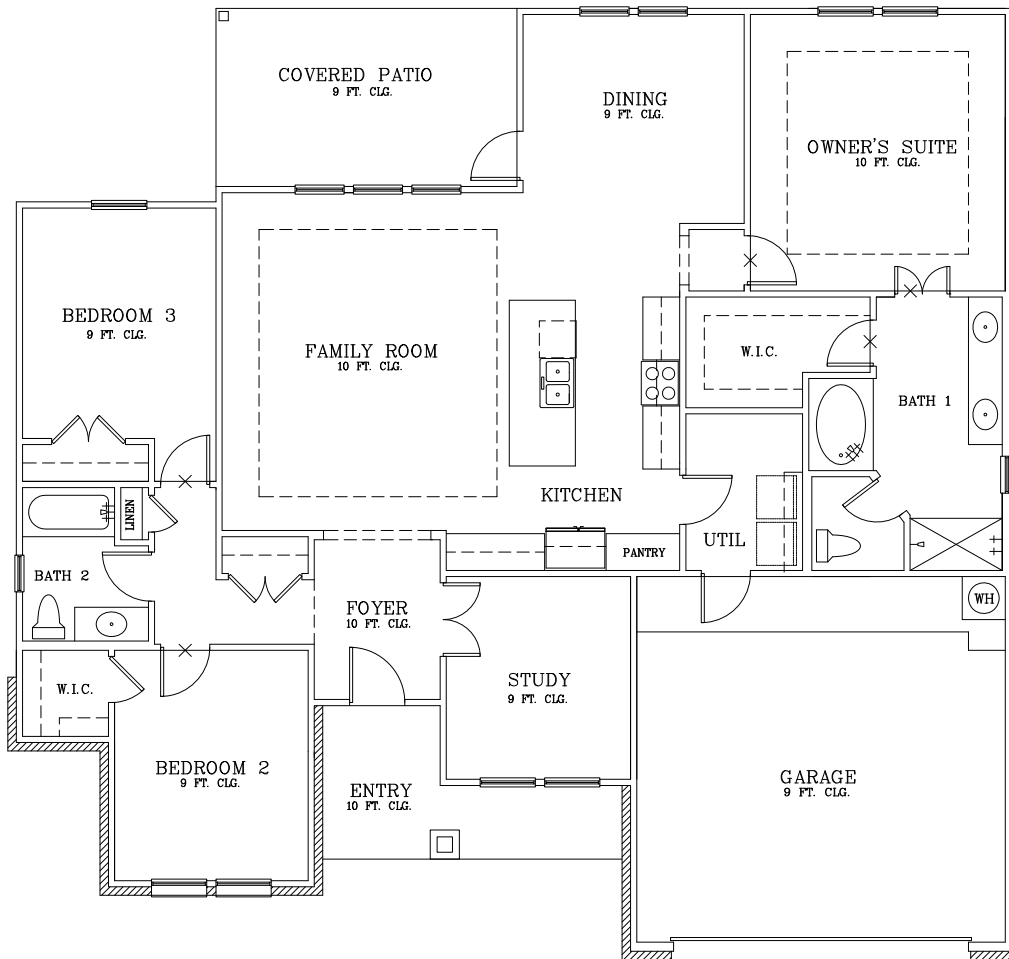

DALTON

EXTENDED COVERED PATIO

OPT. UTILITY CABINETS

TULOSO RESERVE

REVISED: 11/17/20

Prices subject to change without notice. All square footages are approximate.

Hogan Homes reserves the right to revise specifications and dimensions without notice.

Plans are rendered to show style of construction. Actual construction can vary in size, placement, etc.

©2020 Hogan Homes

HOGAN
HOMES
find yours.