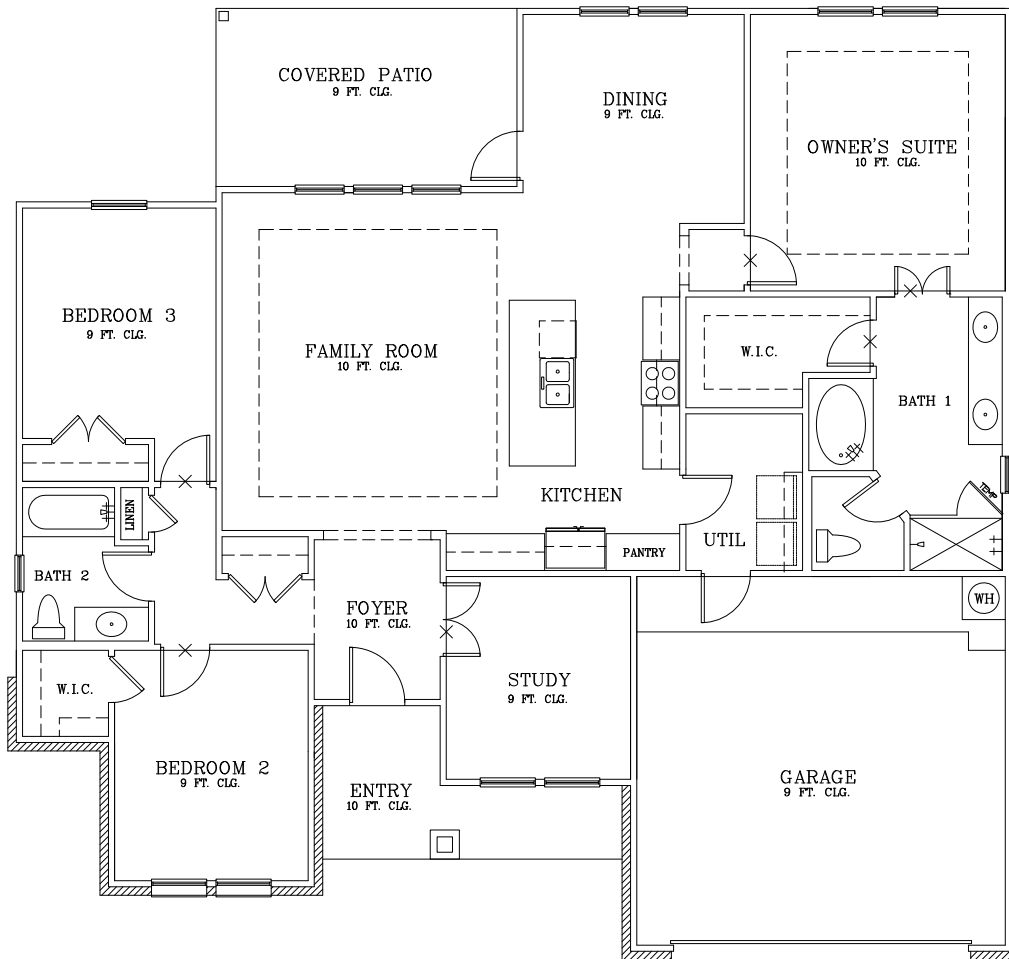

DALTON

EXTENDED COVERED PATIO

OPT. UTILITY CABINETS

TULOSO RESERVE

REVISED: 11/17/20

Prices subject to change without notice. All square footages are approximate.

Hogan Homes reserves the right to revise specifications and dimensions without notice.

Plans are rendered to show style of construction. Actual construction can vary in size, placement, etc.

©2020 Hogan Homes