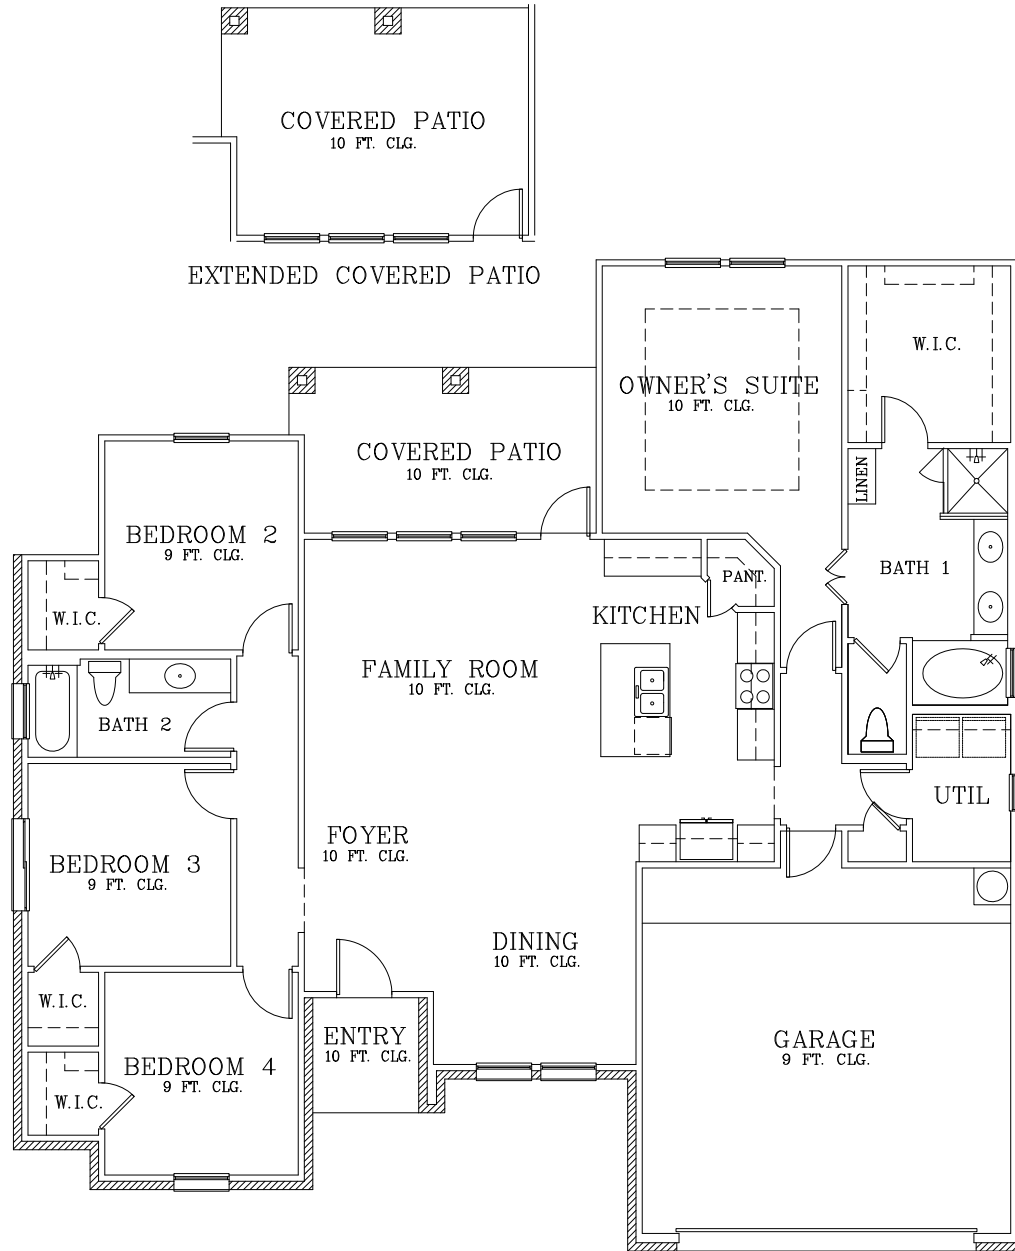

NUECES

BATH 1 SHOWER OPTION

BATH 1 WALK-IN SHOWER OPTION

BATH 2 DOUBLE SINK

UTILITY CABINETS

REVISED: 2/14/23

Prices subject to change without notice. All square footages are approximate.

Hogan Homes reserves the right to revise specifications and dimensions without notice.

Plans are rendered to show style of construction. Actual construction can vary in size, placement, etc.

©2021 Hogan Homes