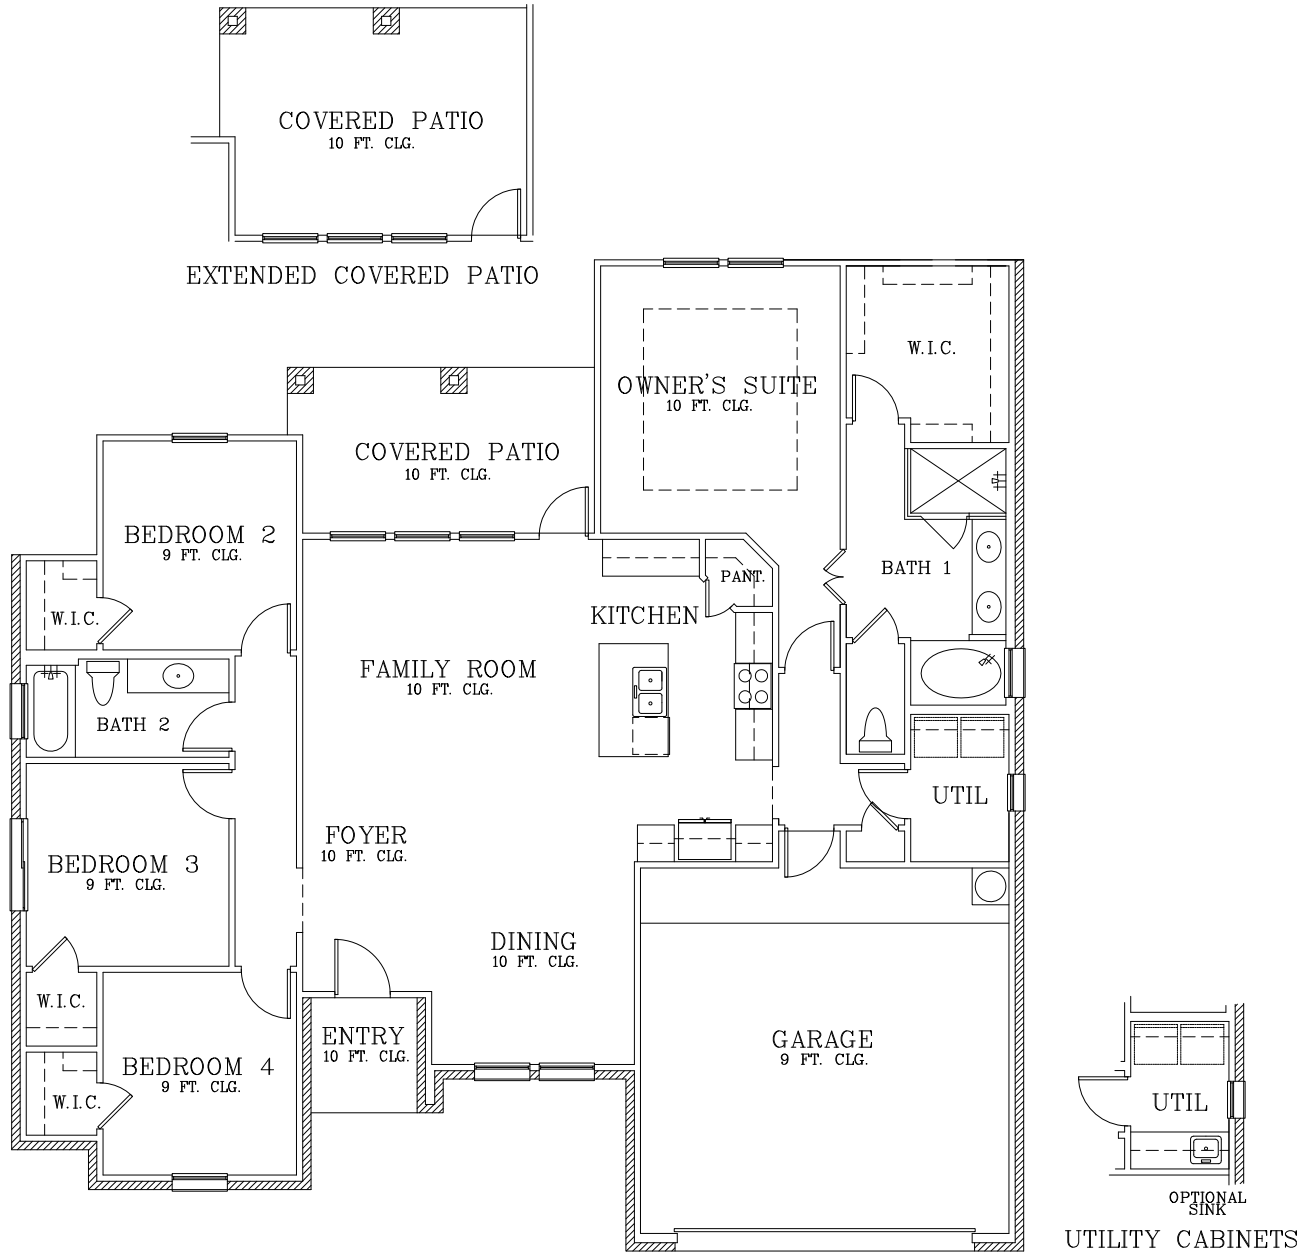

NUECES

BATH 2 DOUBLE SINK

REVISED: 5/4/22

Prices subject to change without notice. All square footages are approximate.

Hogan Homes reserves the right to revise specifications and dimensions without notice.

Plans are rendered to show style of construction. Actual construction can vary in size, placement, etc.

©2021 Hogan Homes