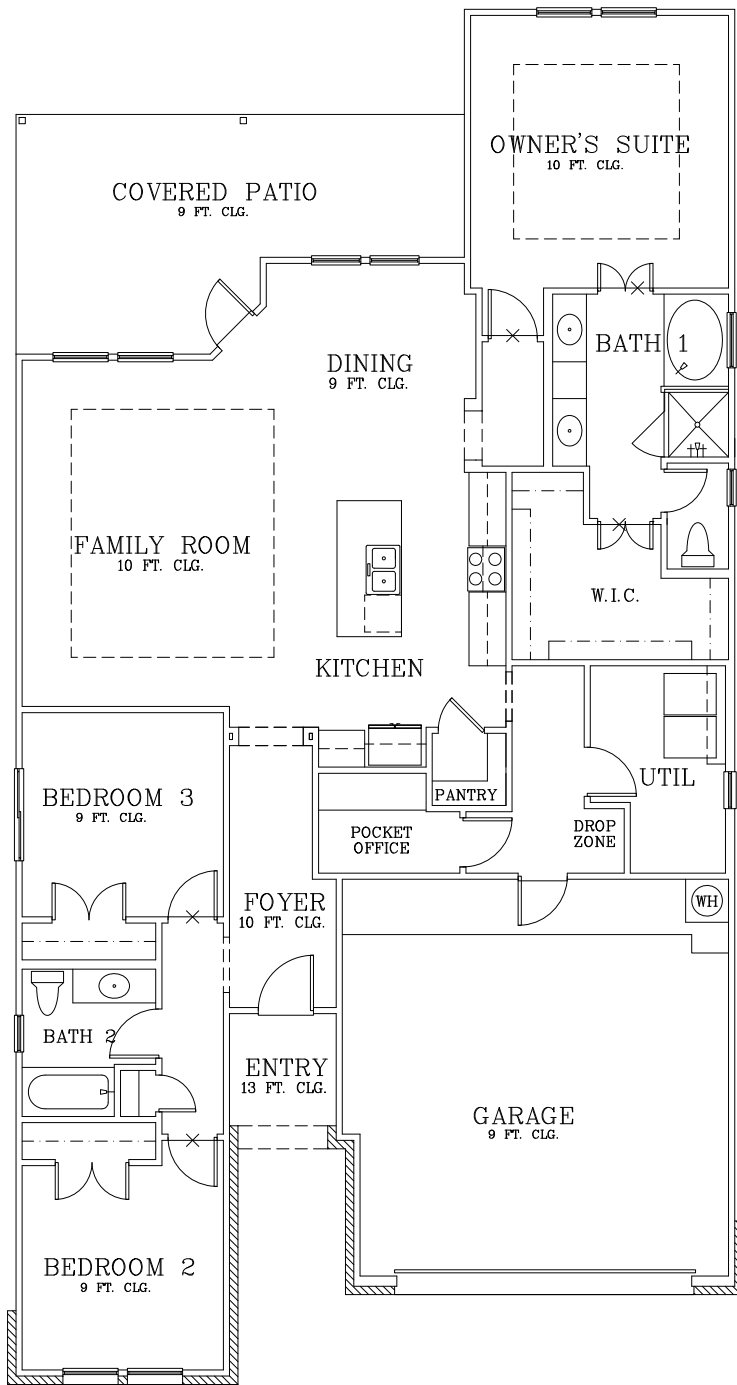

# WESSEX

BATH 1  
SHOWER OPTION

POWDER ROOM  
OPTION

OPTIONAL  
UTILITY ROOM DOOR

OPT.  
UTILITY  
CABINETS

OPT.  
DROP ZONE  
CABINETS

REVISED: 12/19/22

Prices subject to change without notice. All square footages are approximate.