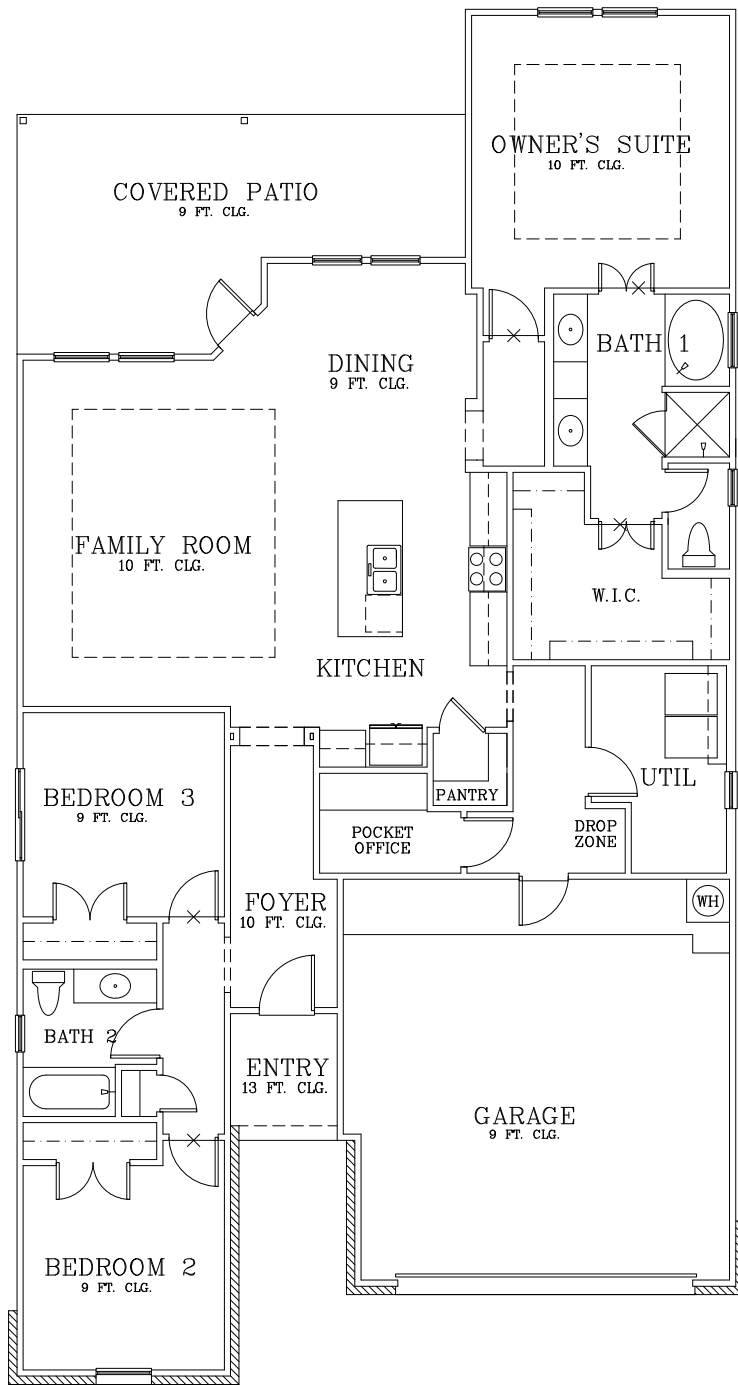

WESSEX

WALK IN SHOWER
OPTION

POWDER ROOM
OPTION

OPTIONAL
UTILITY ROOM DOOR

OPT.
UTILITY
CABINETS

OPT.
DROP ZONE
CABINETS

REVISED: 12/7/20

Prices subject to change without notice. All square footages are approximate.