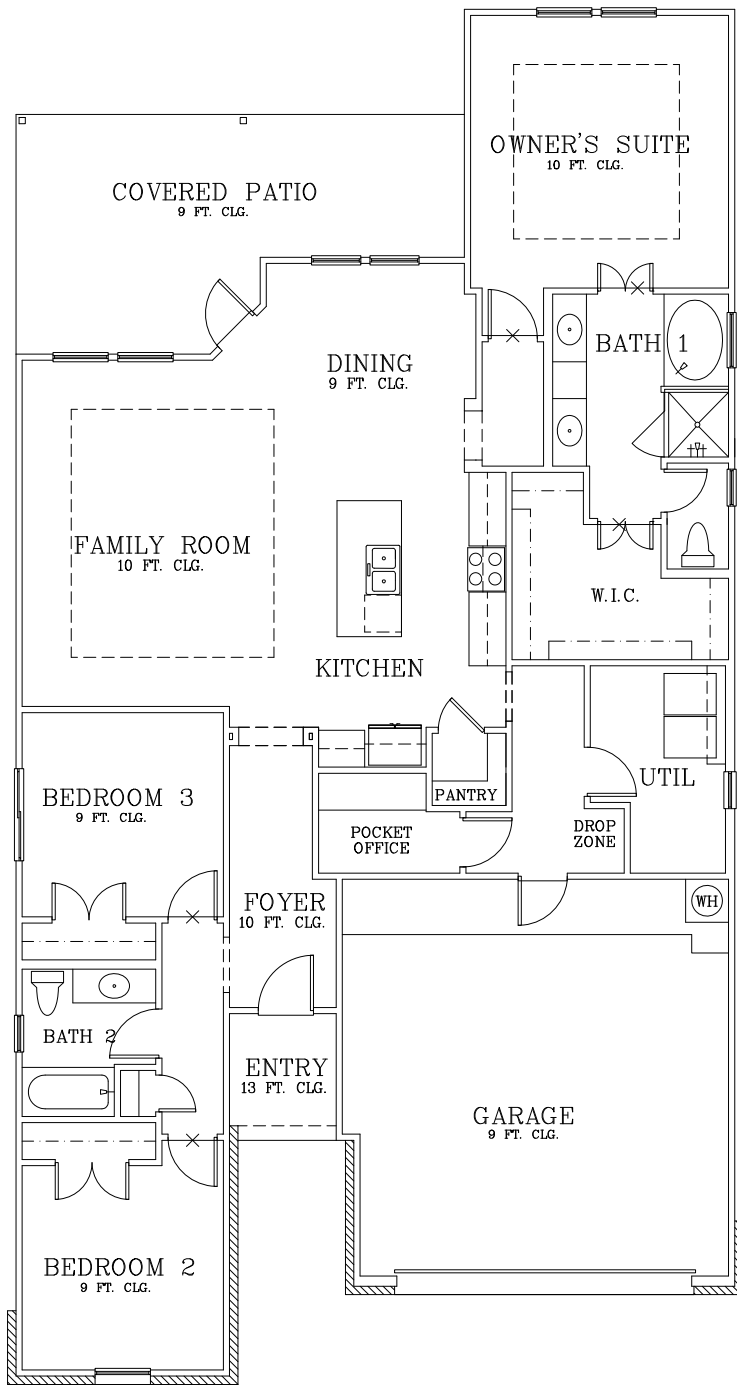

# WESSEX

BATH 1  
SHOWER OPTION

POWDER ROOM  
OPTION

OPTIONAL  
UTILITY ROOM DOOR

OPT.  
UTILITY  
CABINETS

OPT.  
DROP ZONE  
CABINETS

## TULOSO RESERVE

REVISED: 12/19/22

Prices subject to change without notice. All square footages are approximate.

Hogan Homes reserves the right to revise specifications and dimensions without notice.

Plans are rendered to show style of construction. Actual construction can vary in size, placement, etc.