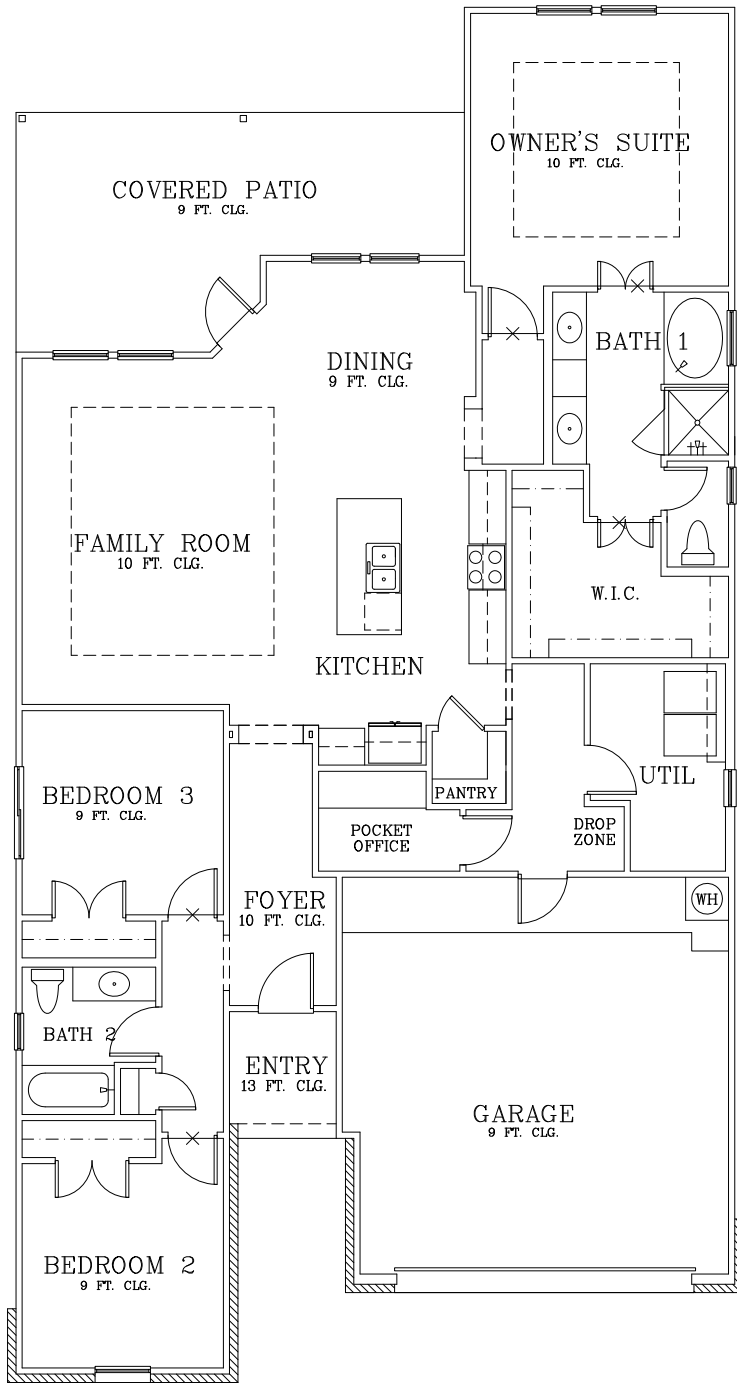

WESSEX

BATH 1
SHOWER OPTION

POWDER ROOM
OPTION

OPTIONAL
UTILITY ROOM DOOR

OPT.
UTILITY
CABINETS

OPT.
DROP ZONE
CABINETS

REVISED: 12/19/22

Prices subject to change without notice. All square footages are approximate.