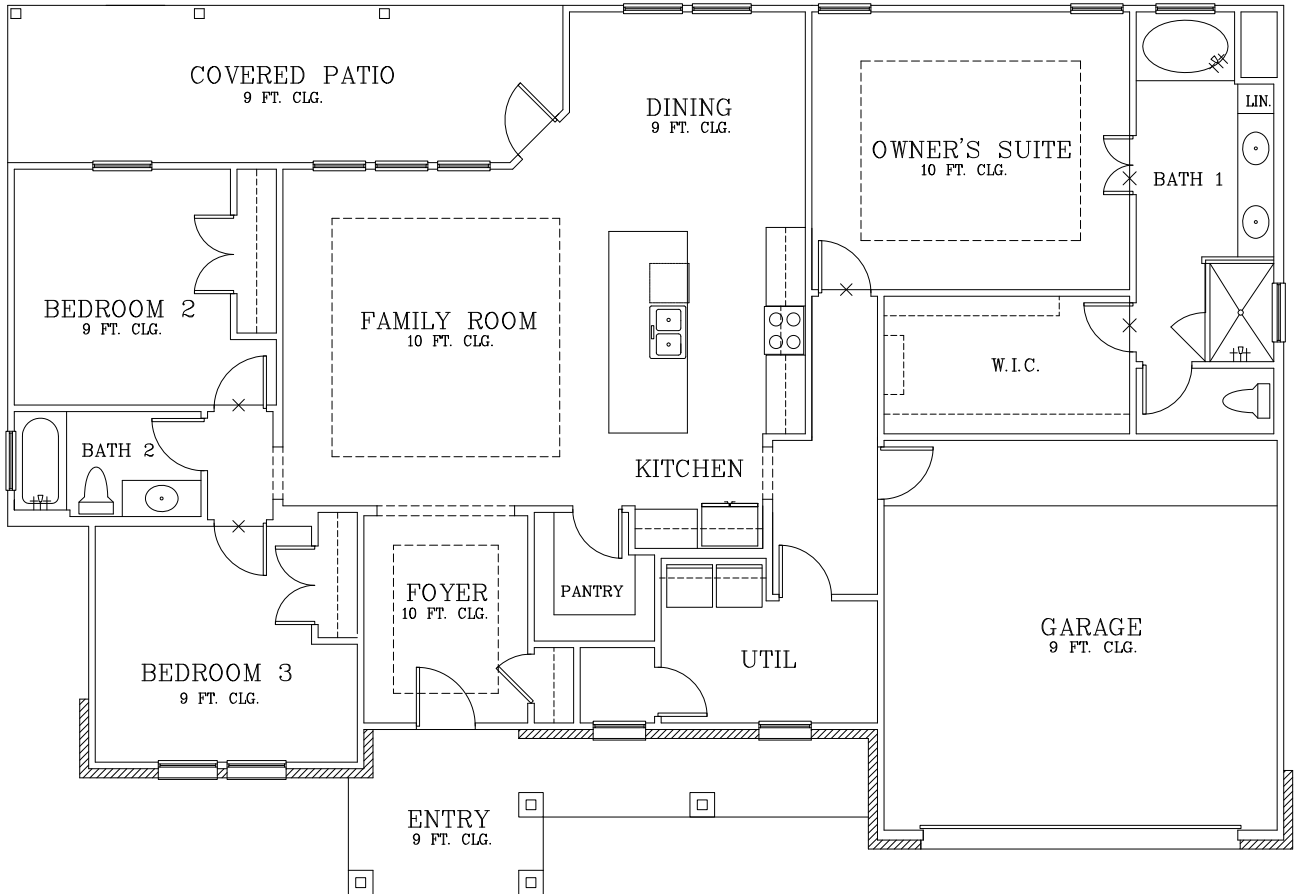

KIRBY

OPT. UTILITY CABINETS

OPT. DROP ZONE

BATH 1 SHOWER OPTION

TULOSO RESERVE

REVISED: 12/20/22

Prices subject to change without notice. All square footages are approximate.

Hogan Homes reserves the right to revise specifications and dimensions without notice.

Plans are rendered to show style of construction. Actual construction can vary in size, placement, etc.

©2020 Hogan Homes

HOGAN
HOMES
find yours.