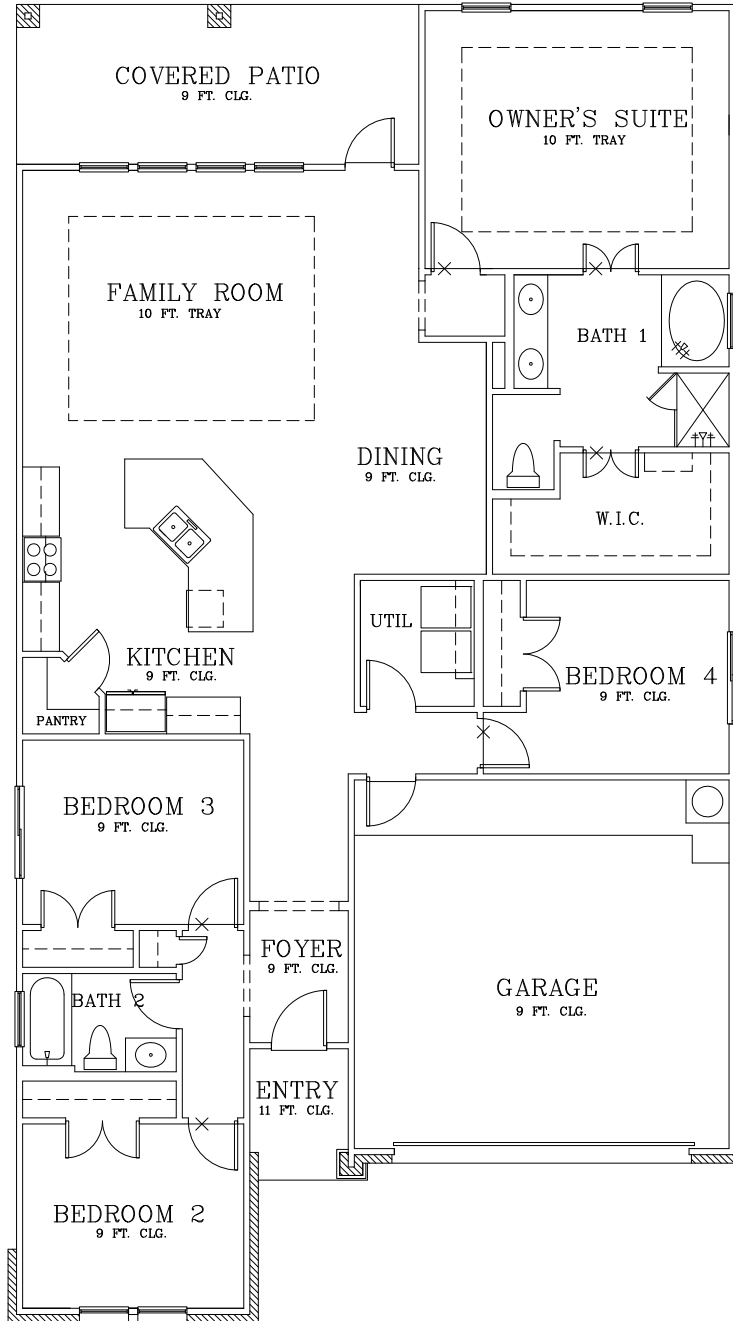

SUSSEX

OPT. OUTDOOR
FIREPLACE

OPTIONAL
KITCHEN
WINDOWS

OPT. UTILITY
CABINETS

REVISED: 9/1/19

Prices subject to change without notice. All square footages are approximate.

Hogan Homes reserves the right to revise specifications and dimensions without notice.

Plans are rendered to show style of construction. Actual construction can vary in size, placement, etc.

©2016 Hogan Homes

HOGAN
HOMES
find yours.